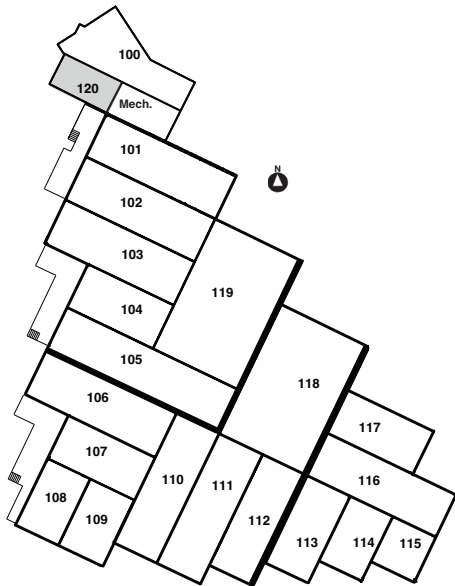

7887 Fuller Rd. | Eden Prairie, MN

For leasing information contact:
lease@rentspace.com | rentspace.com | 952-929-8825

West 5-120				
Dimensions	Office	Warehouse	Total Sq. Ft.	Service
12'x24'	0	288 sq. ft.	288 sq. ft.	g,w,e 100amp
Restroom	Floor Drain	Service Door	Dock	Ceiling Ht.
0	0	1	1-8'8	12'