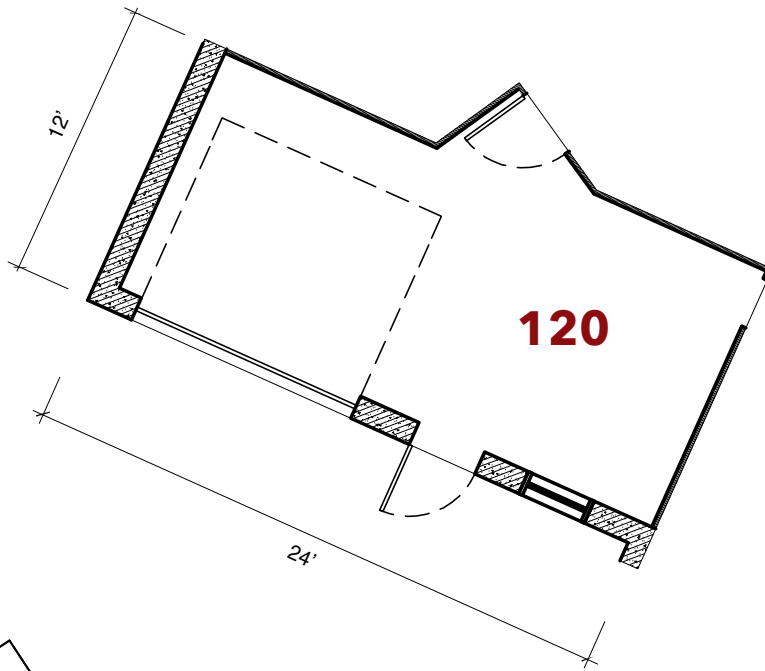

7887 Fuller Rd. | Eden Prairie, MN

For leasing information contact:
lease@rentspace.com | rentspace.com | 952-929-8825

West 5-120				
Dimensions	Office	Warehouse	Total Sq. Ft.	Service
12'x24'	0	288 sq. ft.	288 sq. ft.	g,w,e 100amp
Restroom	Floor Drain	Service Door	Dock	Ceiling Ht.
0	0	1	1-8'8	12'