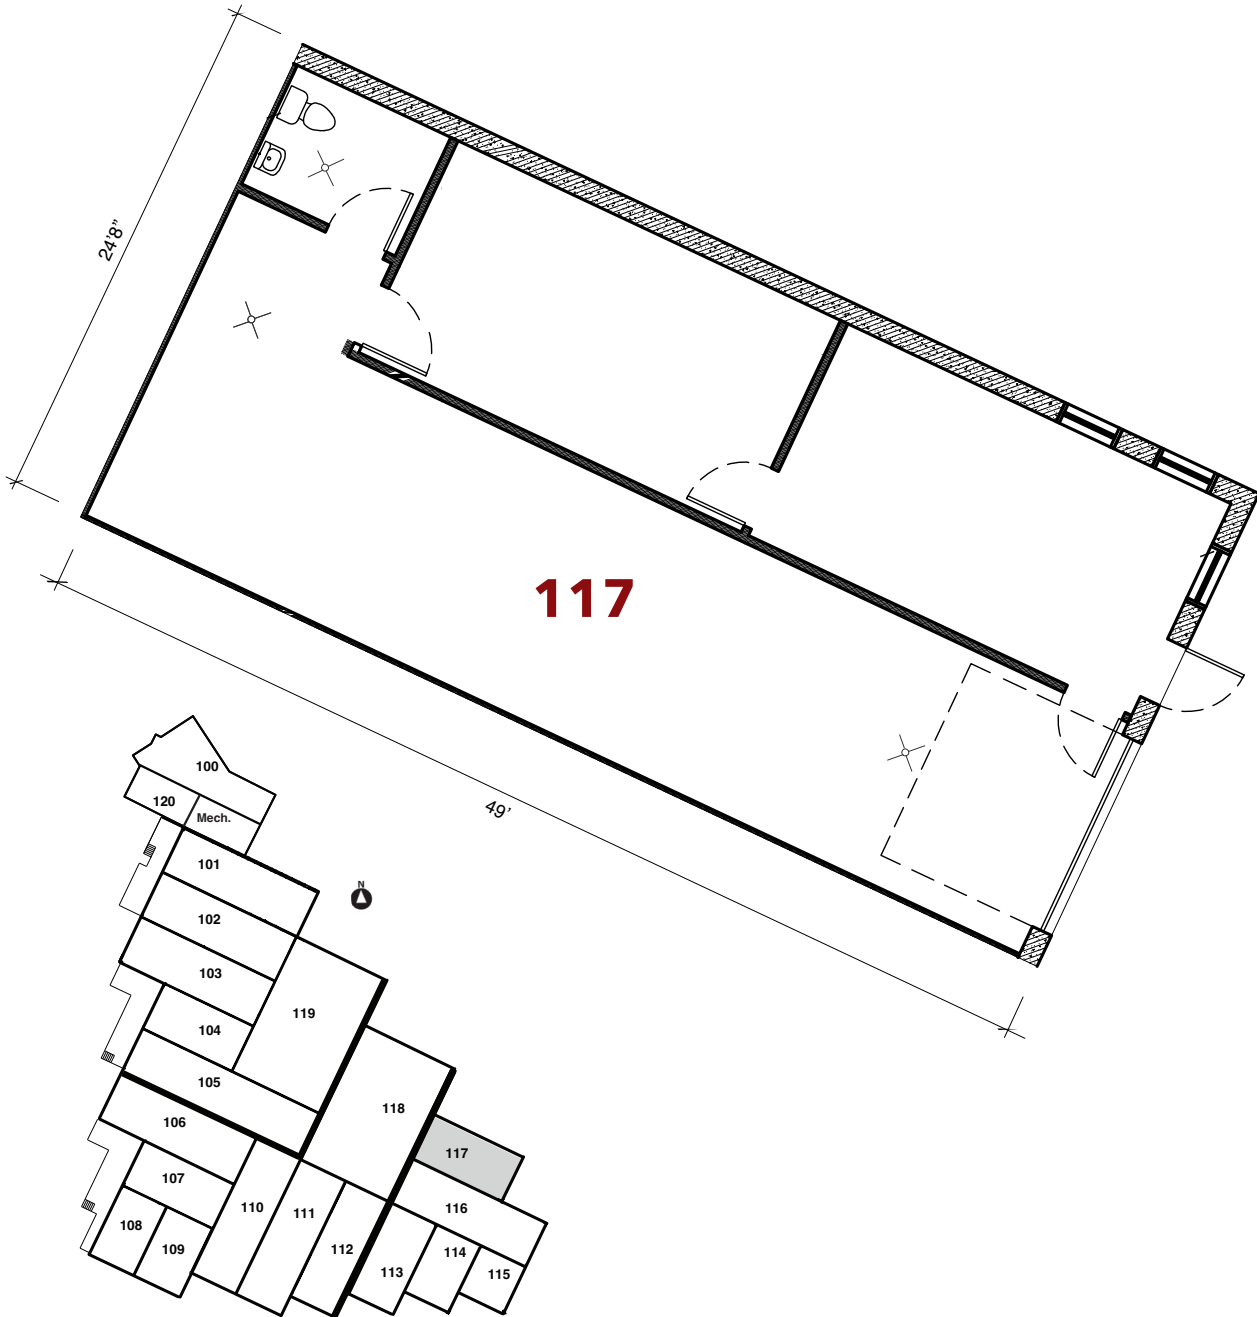

7887 Fuller Rd. | Eden Prairie, MN

For leasing information contact:
 lease@rentspace.com | rentspace.com | 952-929-8825

West 5-117				
Dimensions	Office	Warehouse	Total Sq. Ft.	Service
24'.8"x49'	500 sq. ft	500 sq. ft.	1,215 sq. ft	g,w,e 100amp
Restroom	Floor Drain	Service Door	Dock	Ceiling Ht.
1	3	1	1-10'10	11'