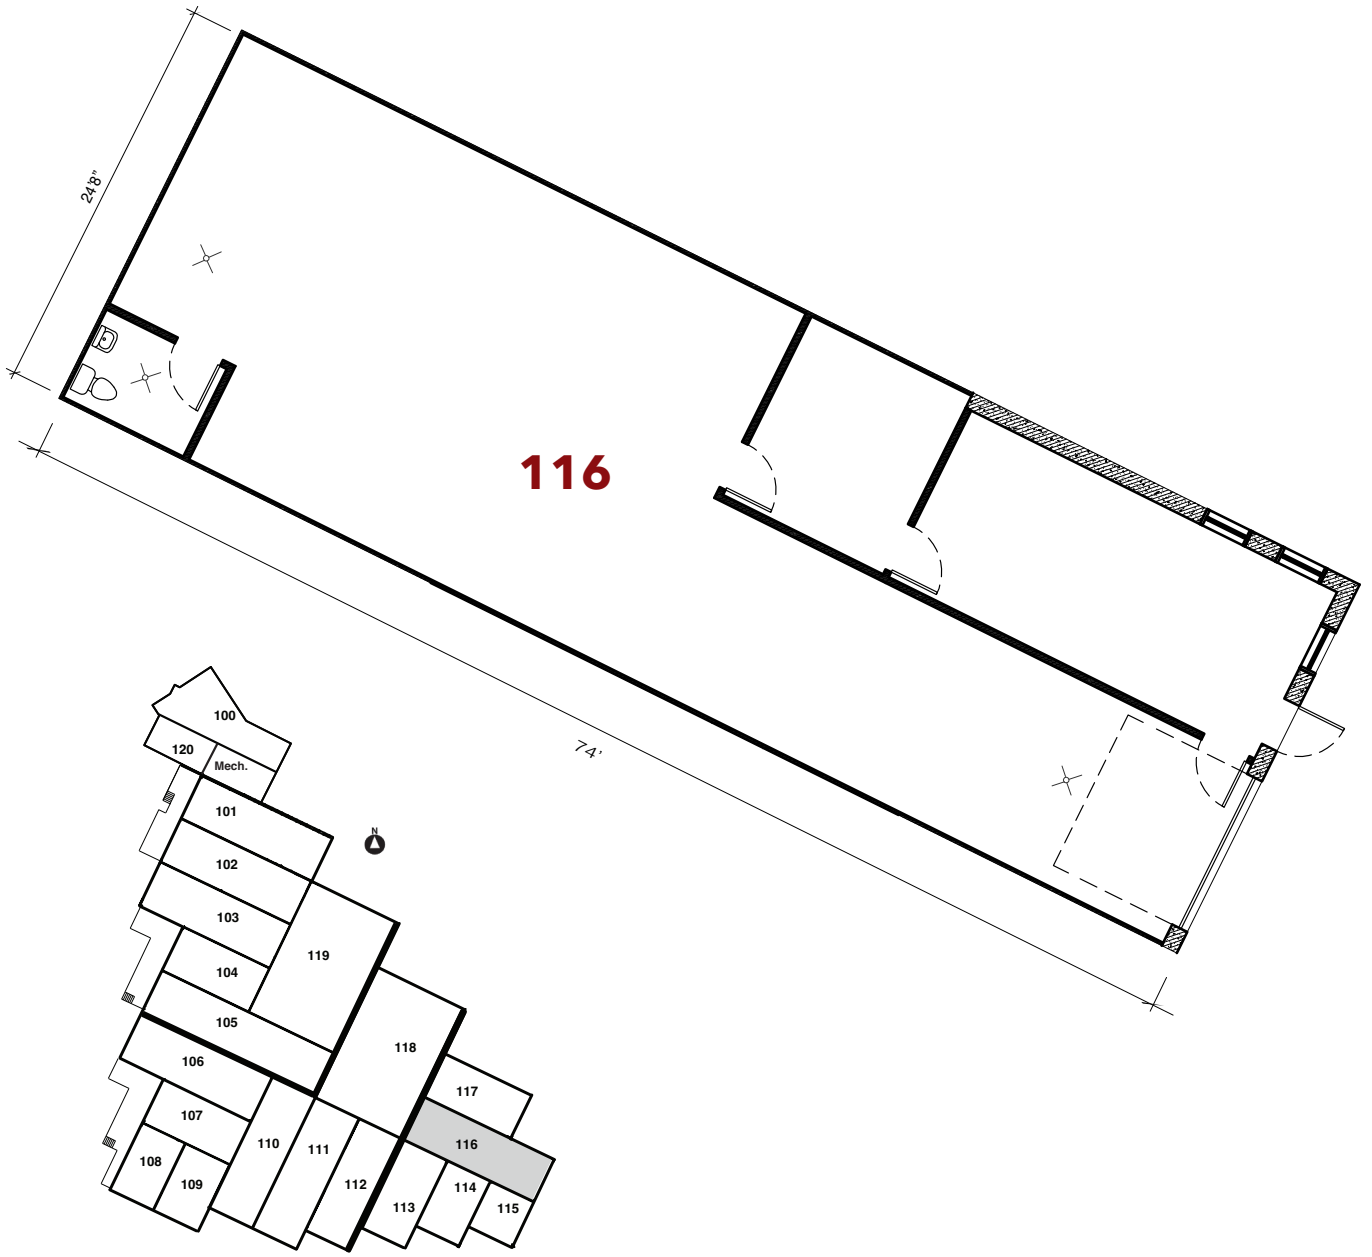

7887 Fuller Rd. | Eden Prairie, MN

For leasing information contact:
 lease@rentspace.com | rentspace.com | 952-929-8825

West 5-116				
Dimensions	Office	Warehouse	Total Sq. Ft.	Service
24'8" x 74'	450 sq. ft	1,385 sq. ft.	1,835 sq. ft	g,w,e 100amp
Restroom	Floor Drain	Service Door	Dock	Ceiling Ht.
1	1	1	1-10'10	11'