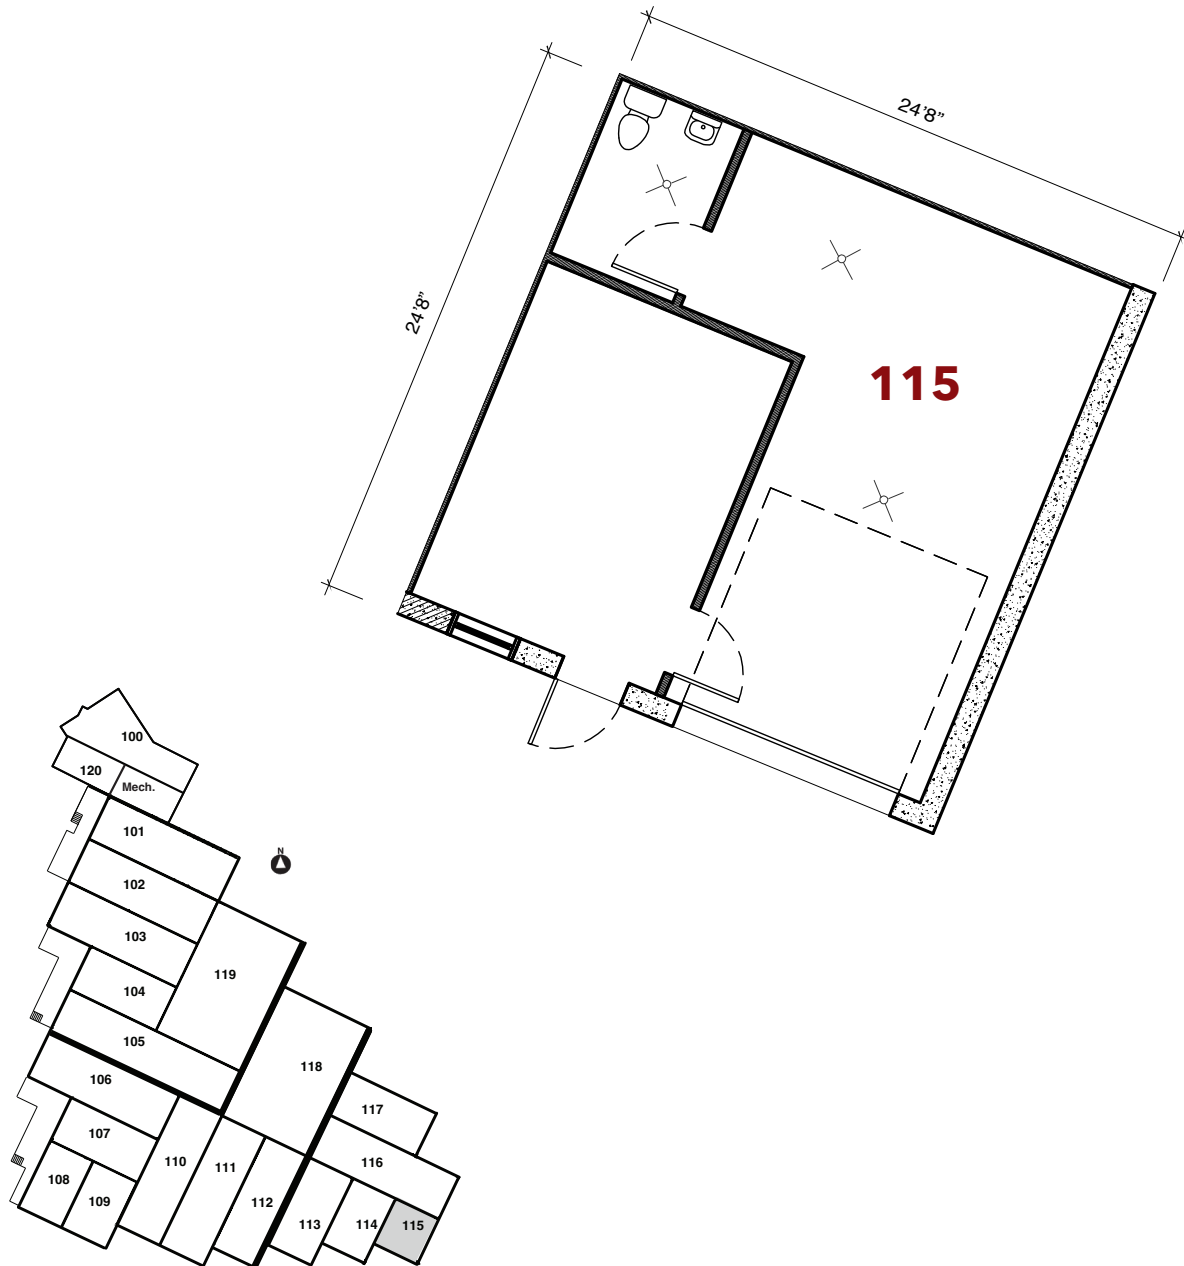

7887 Fuller Rd. | Eden Prairie, MN

For leasing information contact:
lease@rentspace.com | rentspace.com | 952-929-8825

West 5-115

Dimensions	Office	Warehouse	Total Sq. Ft.	Service
24'8" x 24'8"	200 sq. ft	615 sq. ft.	615 sq. ft	g,w,e 100amp
Restroom	Floor Drain	Service Door	Dock	Ceiling Ht.
1	3	1	1-10'9"	11'