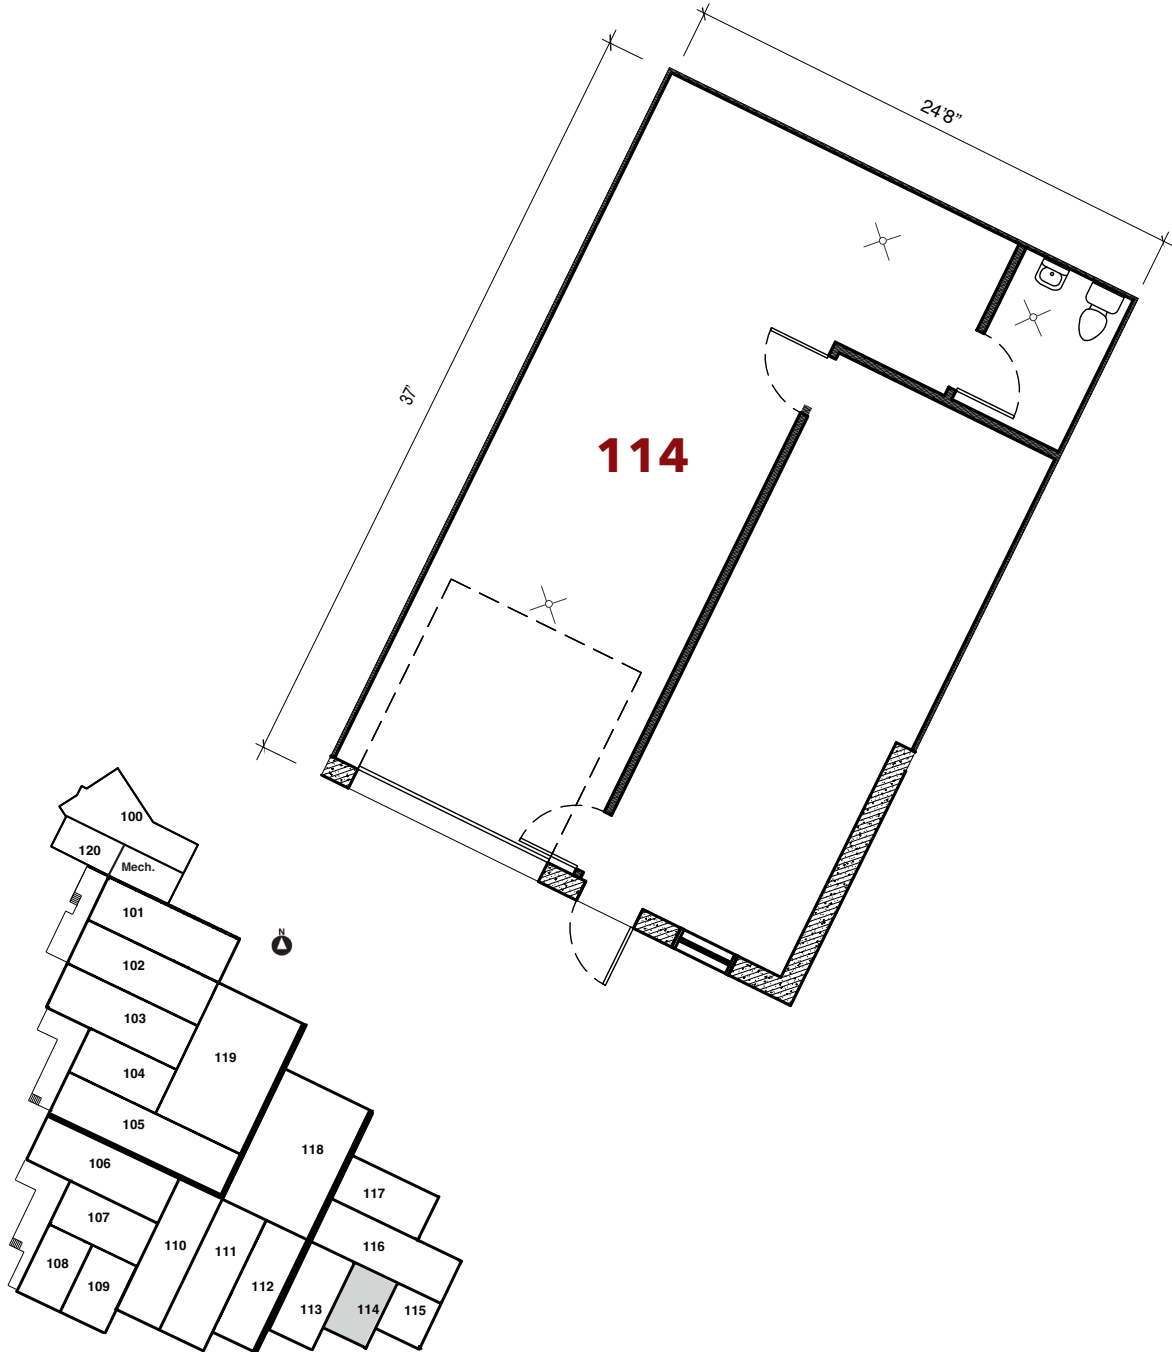

7887 Fuller Rd. | Eden Prairie, MN

For leasing information contact:
 lease@rentspace.com | rentspace.com | 952-929-8825

114

West 5-114

Dimensions	Office	Warehouse	Total Sq. Ft.	Service
24'.8"x37"	300 sq. ft	617 sq. ft.	917 sq. ft	g,w,e 100amp
Restroom	Floor Drain	Service Door	Dock	Ceiling Ht.
1	3	1	1-10'10	11'