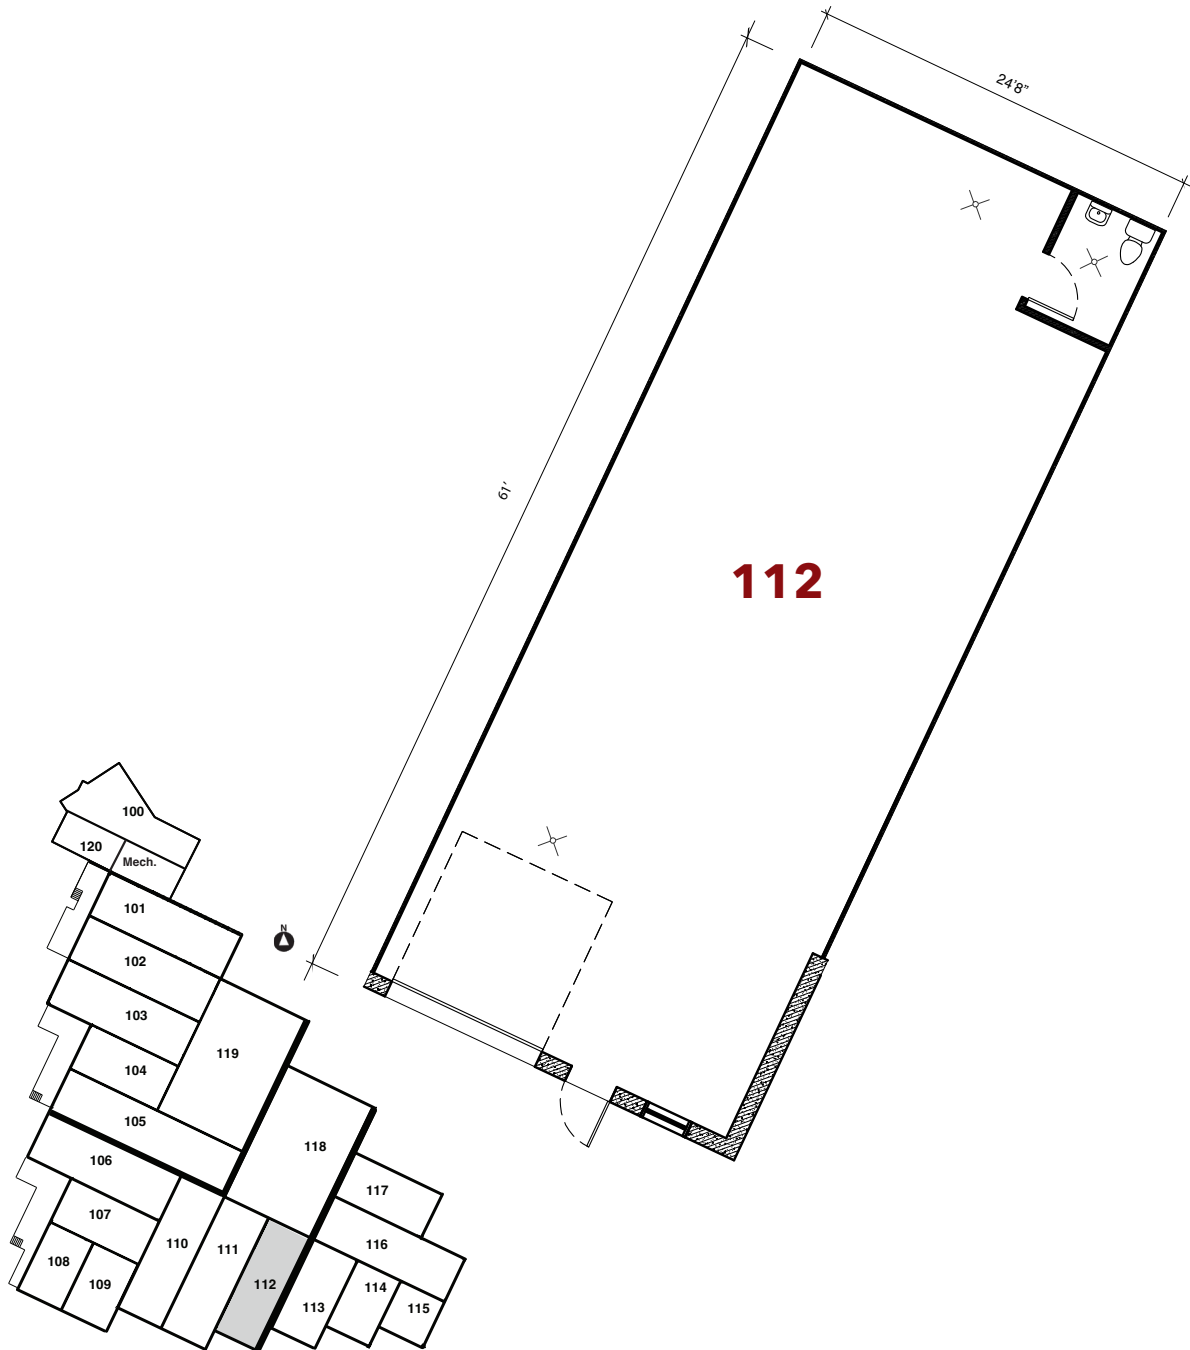

7887 Fuller Rd. | Eden Prairie, MN

For leasing information contact:
 lease@rentspace.com | rentspace.com | 952-929-8825

West 5-112				
Dimensions	Office	Warehouse	Total Sq. Ft.	Service
irreg	0	1,512 sq. ft.	1,512 sq. ft	g,w,e 100amp
Restroom	Floor Drain	Service Door	Dock	Ceiling Ht.
1	3	1	1-10'10	12'