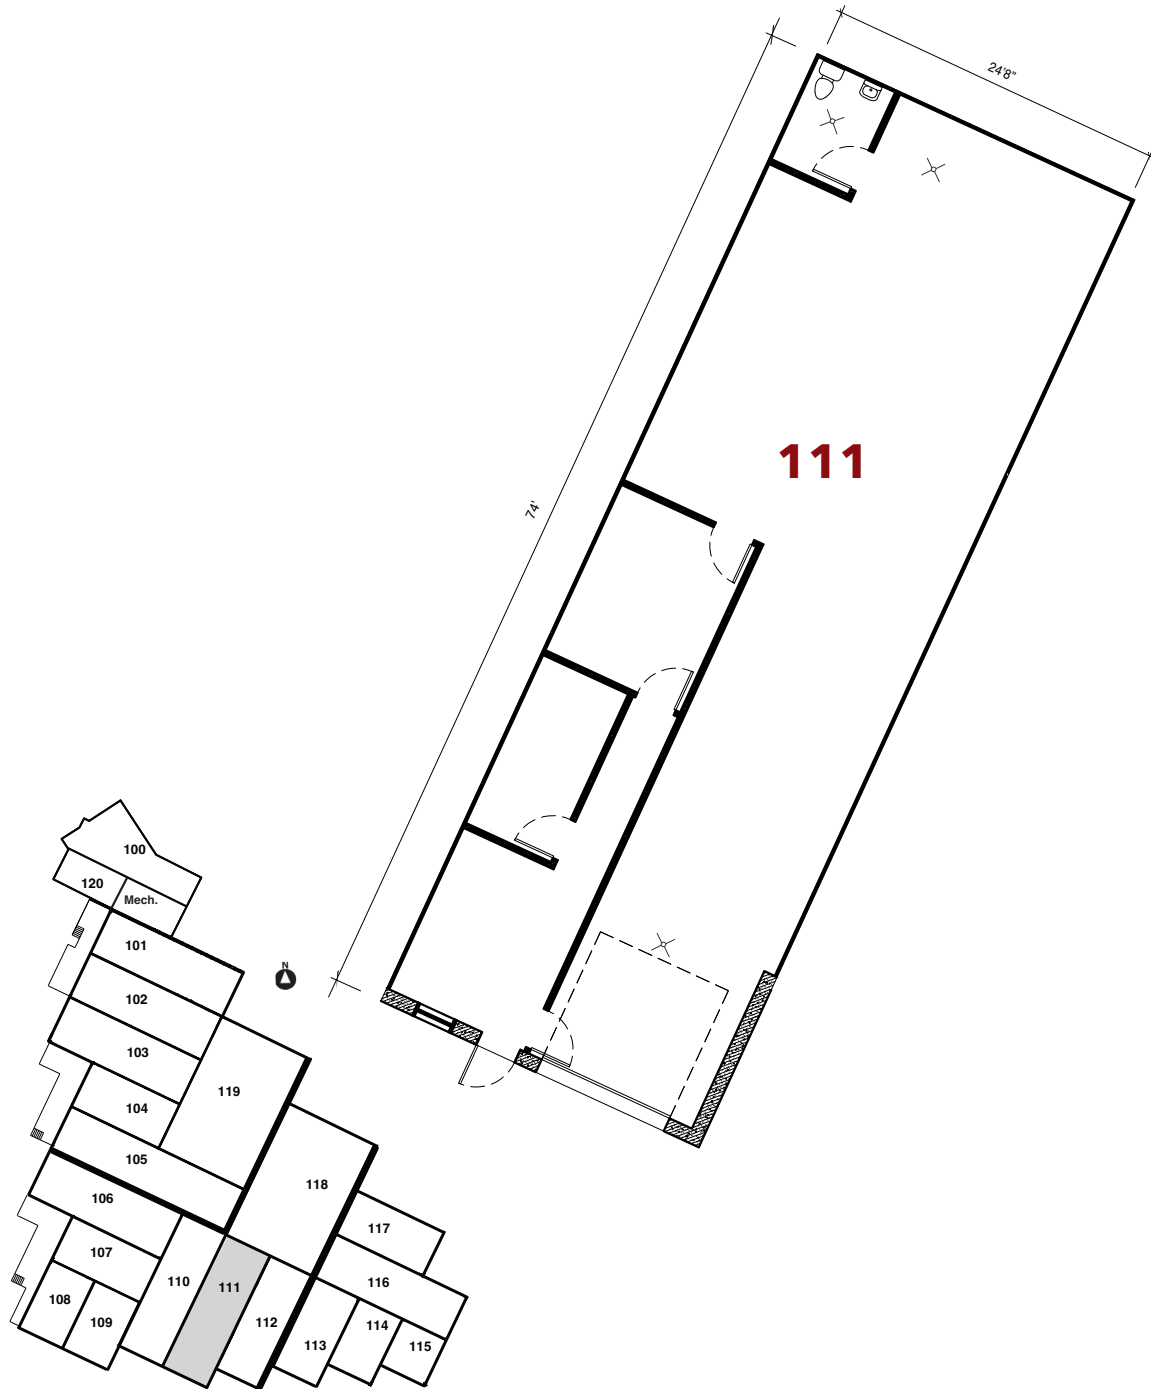

7887 Fuller Rd. | Eden Prairie, MN

For leasing information contact:
 lease@rentspace.com | rentspace.com | 952-929-8825

West 5-111				
Dimensions	Office	Warehouse	Total Sq. Ft.	Service
24'.8"x74'	500 sq. ft	1,310 sq. ft.	1,810 sq. ft	g,w,e 100amp
Restroom	Floor Drain	Service Door	Dock	Ceiling Ht.
1	3	1	1-10'10	12'