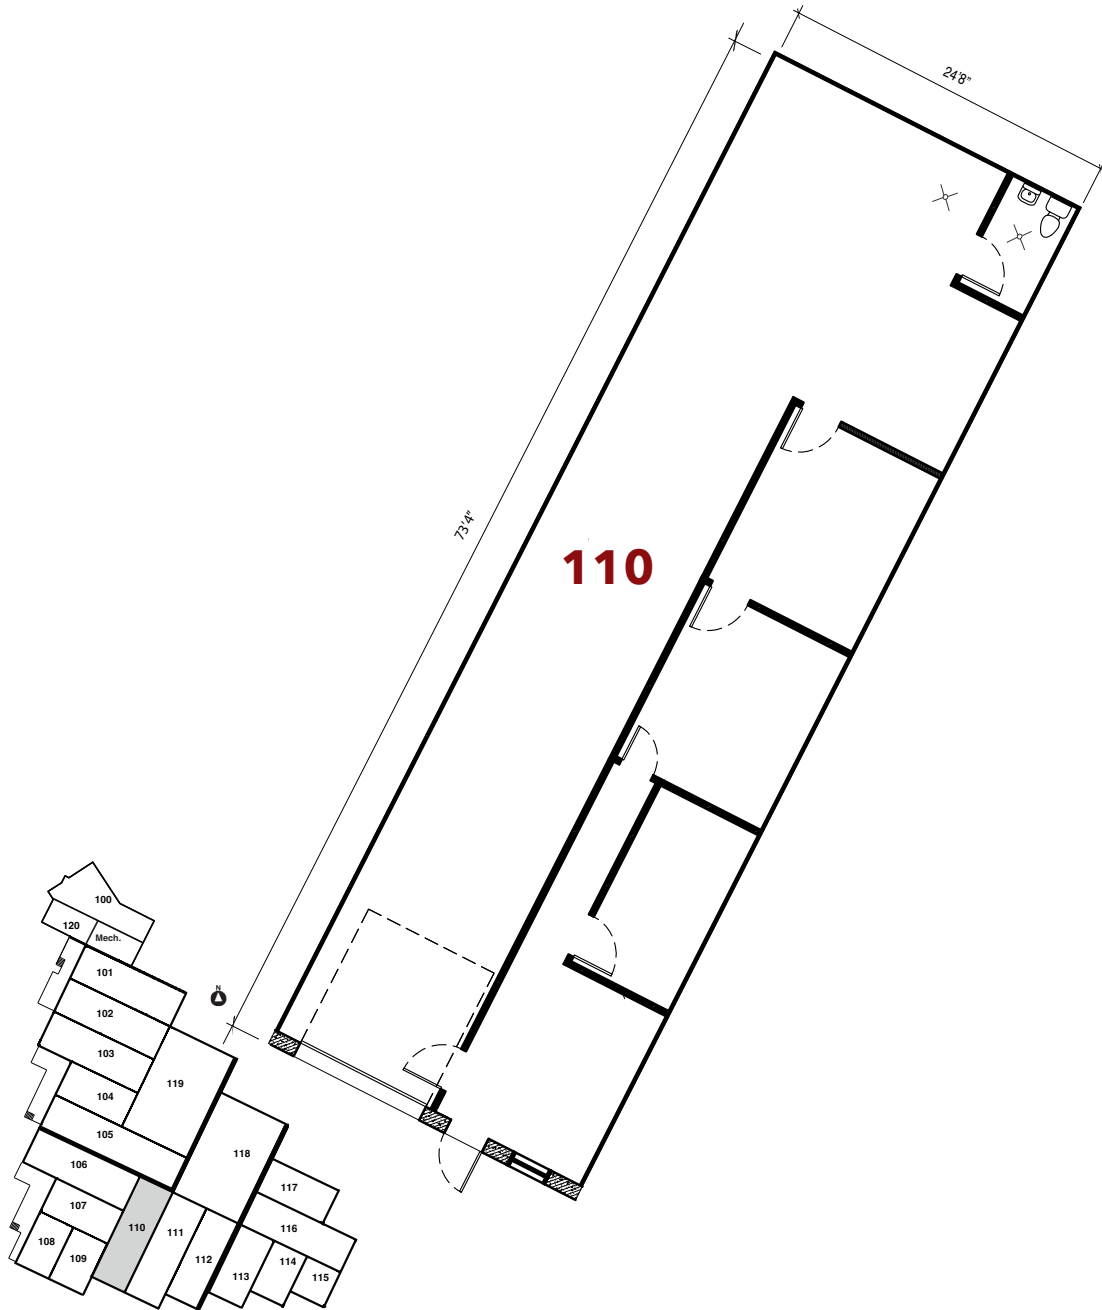

# 7887 Fuller Rd. | Eden Prairie, MN

For leasing information contact:  
 lease@rentspace.com | rentspace.com | 952-929-8825

**110**

## West 5-110

Dimensions	Office	Warehouse	Total Sq. Ft.	Service
24'.8"x73'	750 sq. ft	1,060 sq. ft.	1,810 sq. ft	g,w,e 100amp
Restroom	Floor Drain	Service Door	Dock	Ceiling Ht.
1	3	1	1-10'10	12'