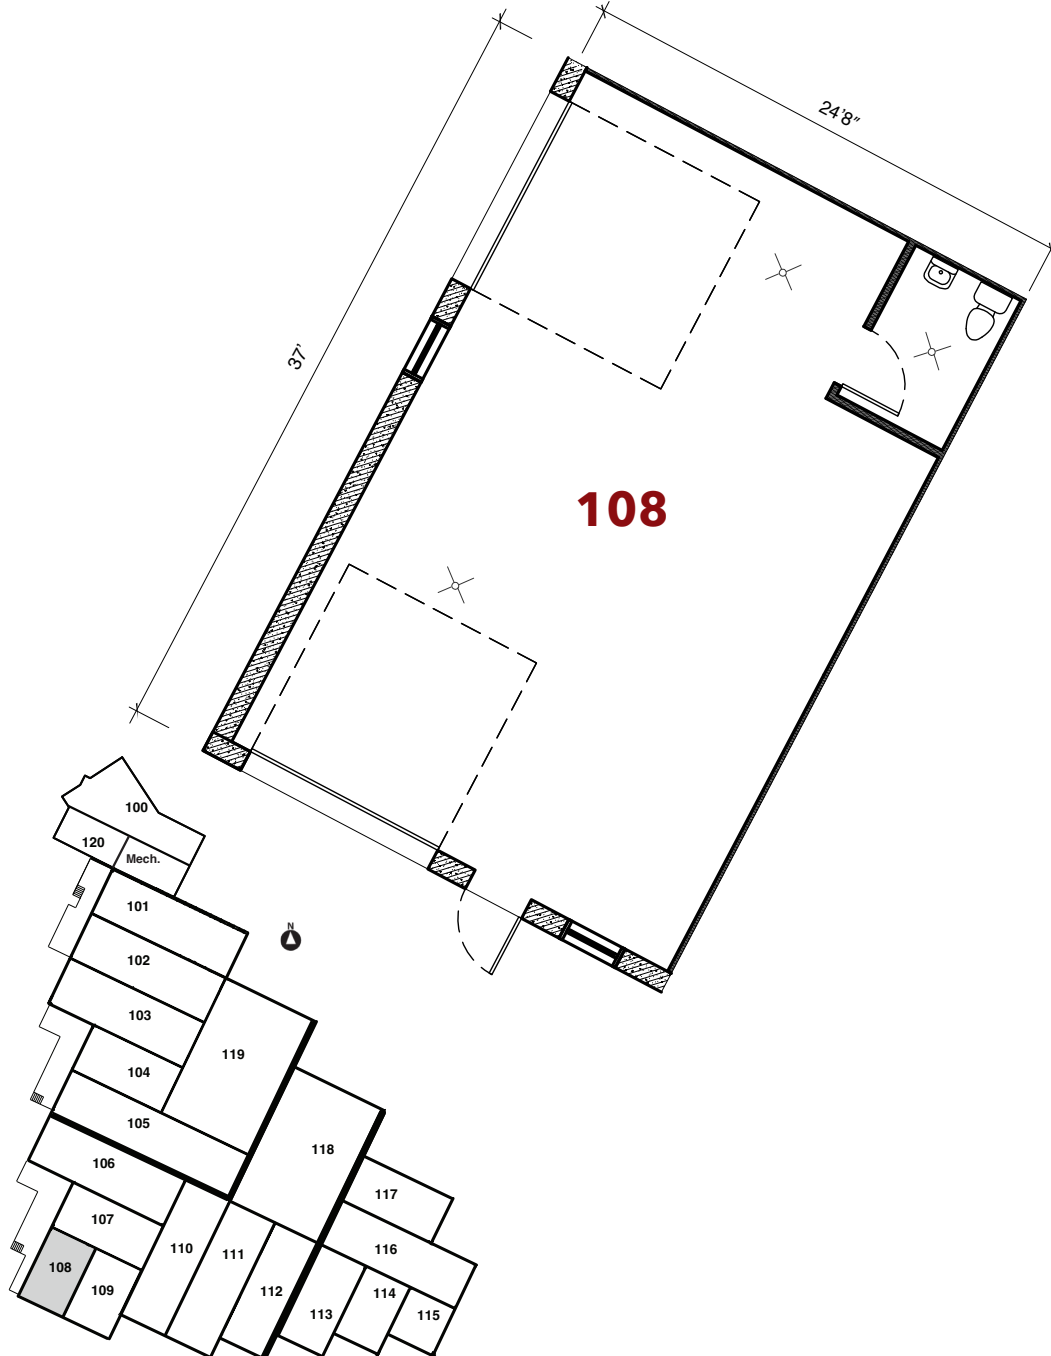

## West 5-108

Dimensions	Office	Warehouse	Total Sq. Ft.	Service
24'8" x 37'	0	917 sq. ft.	917 sq. ft.	g,w,e 100amp
Restroom	Floor Drain	Service Door	Dock/Drive In	Ceiling Ht.
1	3	1	2-10'10	12'