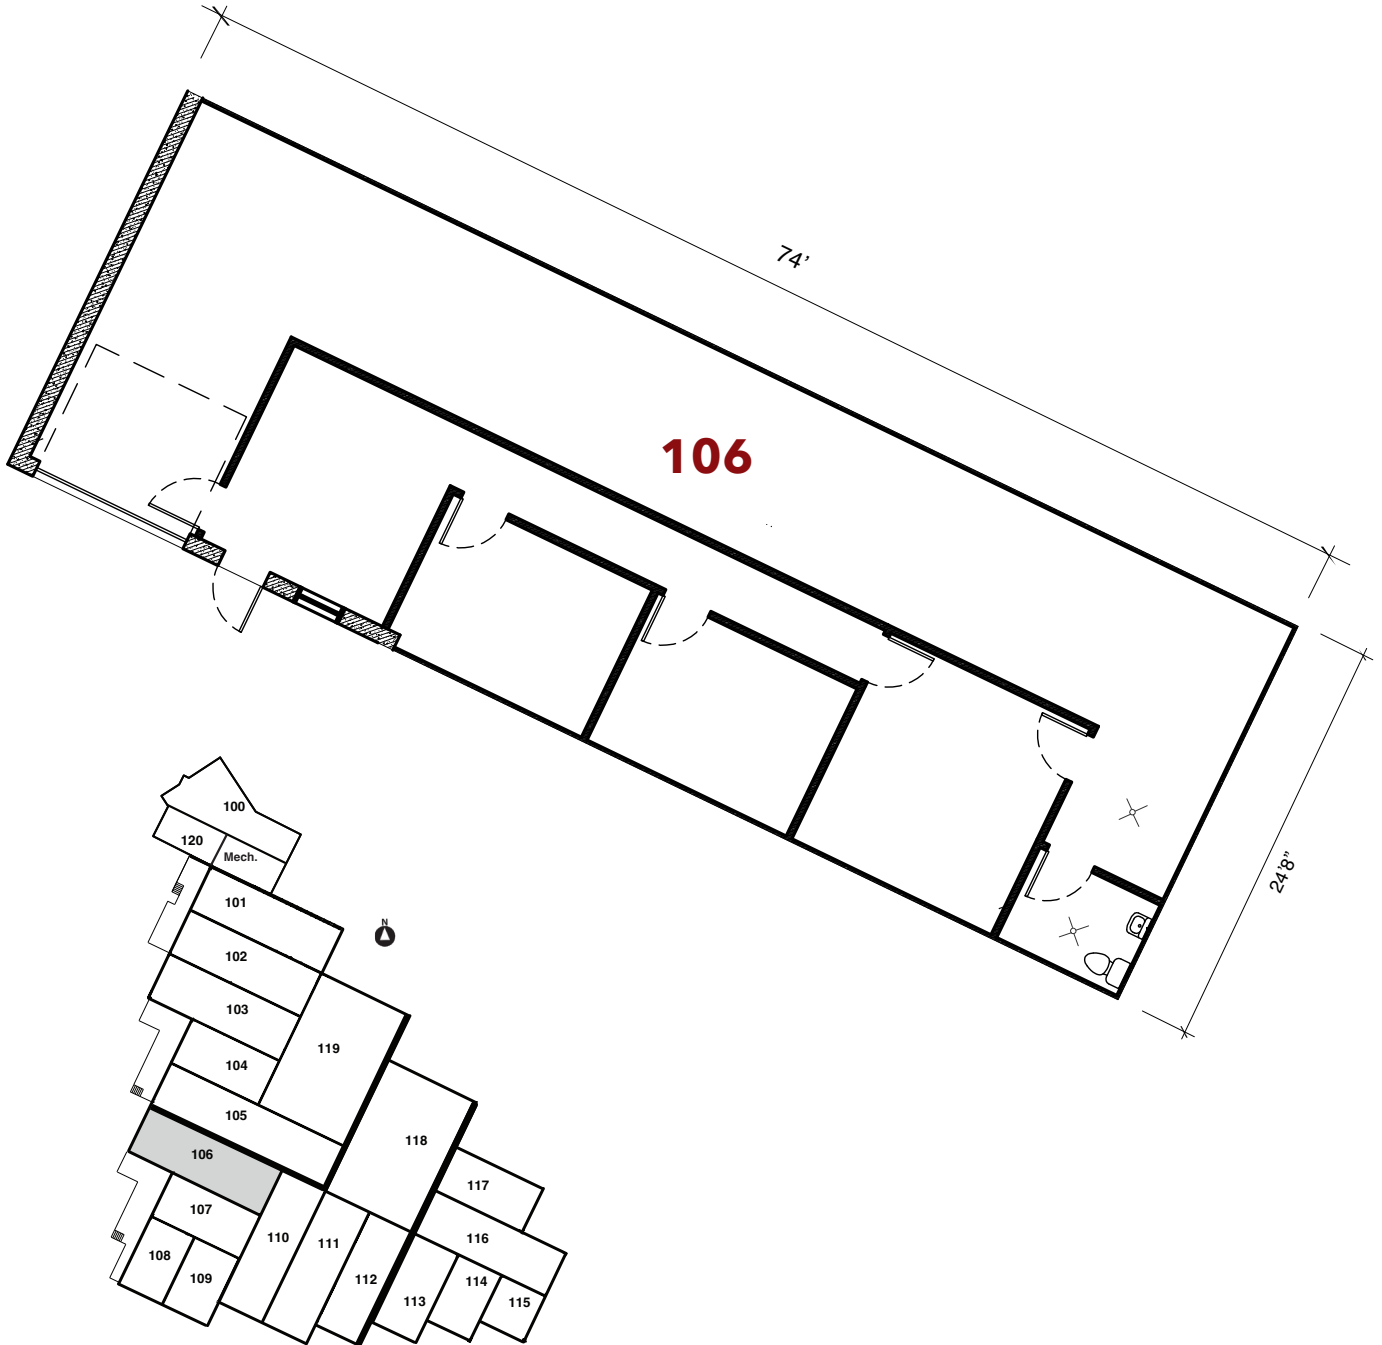

7887 Fuller Rd. | Eden Prairie, MN

For leasing information contact:
 lease@rentspace.com | rentspace.com | 952-929-8825

West 5-106				
Dimensions	Office	Warehouse	Total Sq. Ft.	Service
24'8" x 74'	750 sq. ft	1,125 sq. ft.	1,825 sq. ft	g,w,e 100amp
Restroom	Floor Drain	Service Door	Dock	Ceiling Ht.
1	2	1	1-10'10	12'