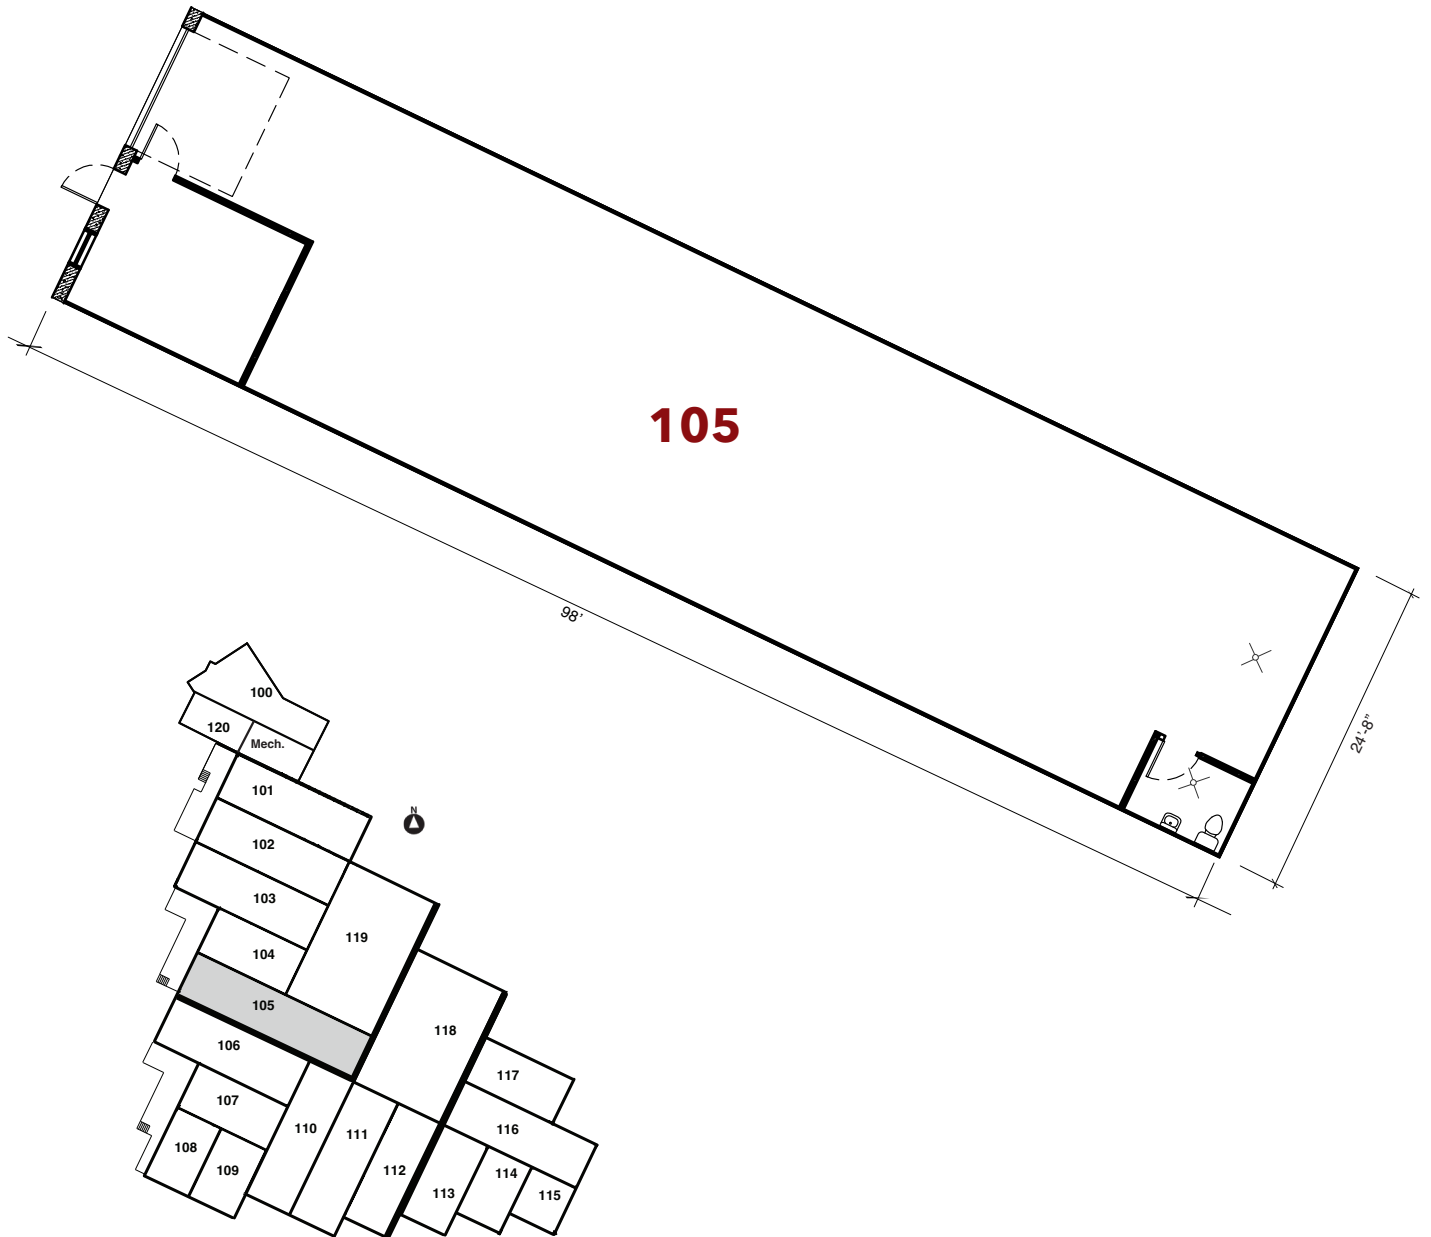

7887 Fuller Rd. | Eden Prairie, MN

For leasing information contact:
 lease@rentspace.com | rentspace.com | 952-929-8825

West 5-105

Dimensions	Office	Warehouse	Total Sq. Ft.	Service
24'8" x 98'	200 sq. ft	2,230.4 sq. ft.	2,430.4 sq. ft	g,w,e 100amp
Restroom	Floor Drain	Service Door	Dock	Ceiling Ht.
1	2	1	1-10'10	12'