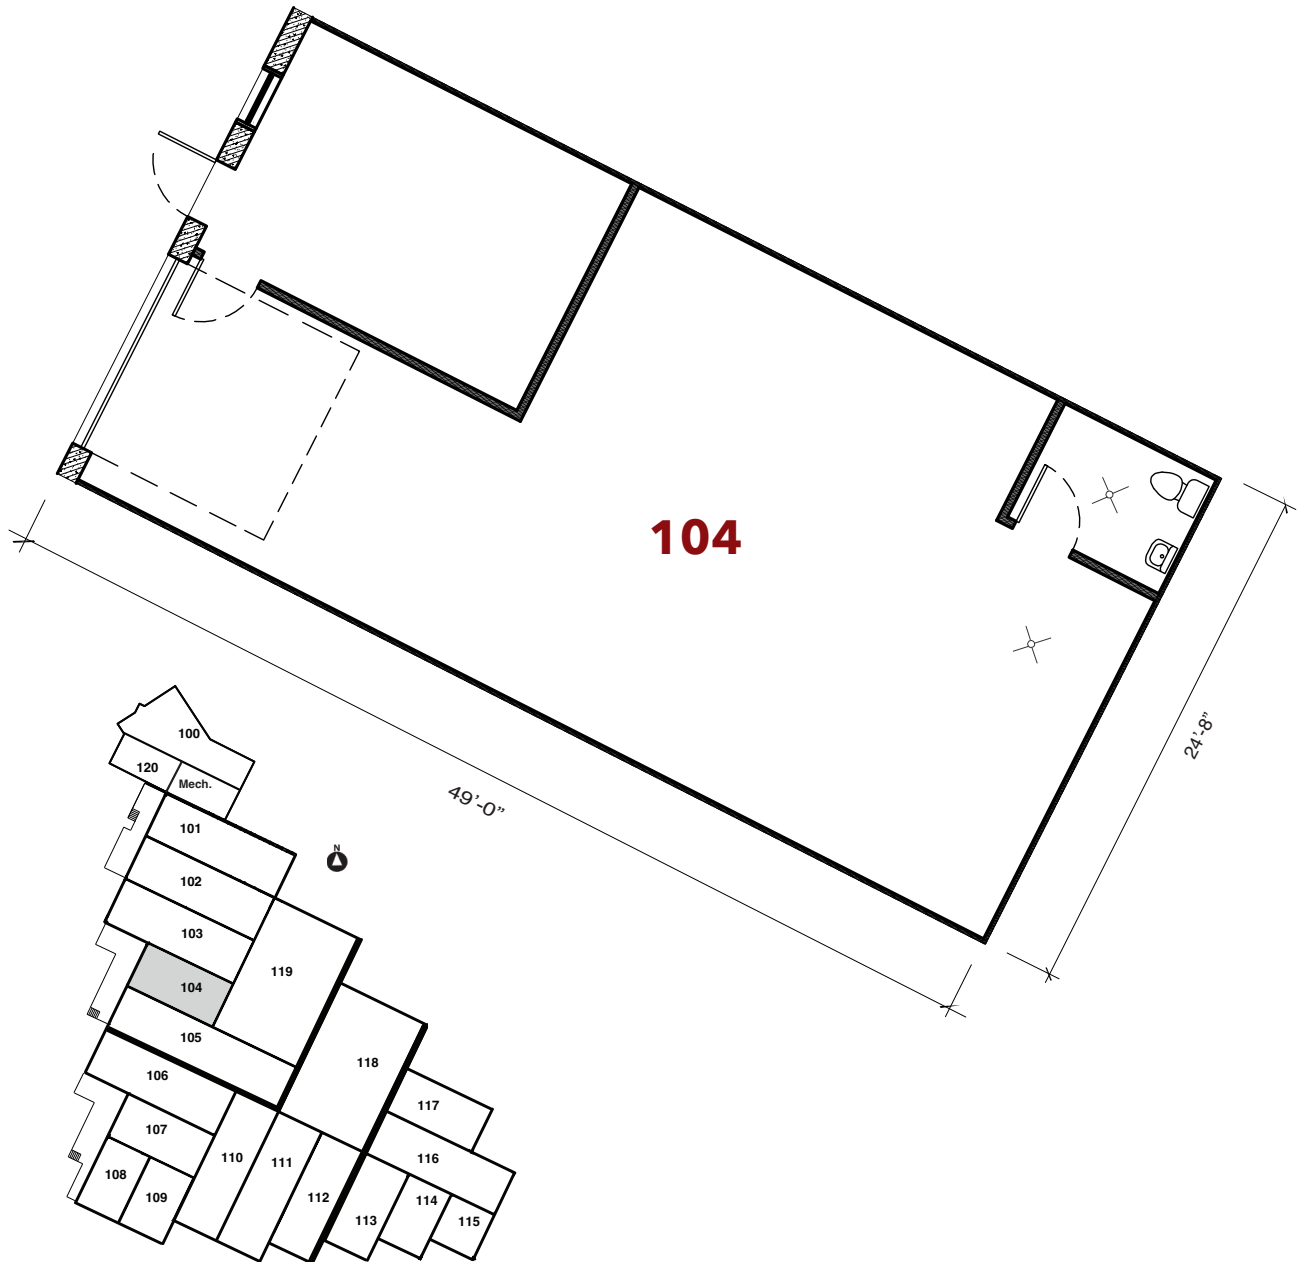

7887 Fuller Rd. | Eden Prairie, MN

For leasing information contact:
lease@rentspace.com | rentspace.com | 952-929-8825

West 5-104				
Dimensions	Office	Warehouse	Total Sq. Ft.	Service
24.8'	200 sq. ft	1,015 sq. ft.	1,215 sq. ft	g,w,e 100amp
Restroom	Floor Drain	Service Door	Dock	Ceiling Ht.
1	2	1	1-10'10	12'