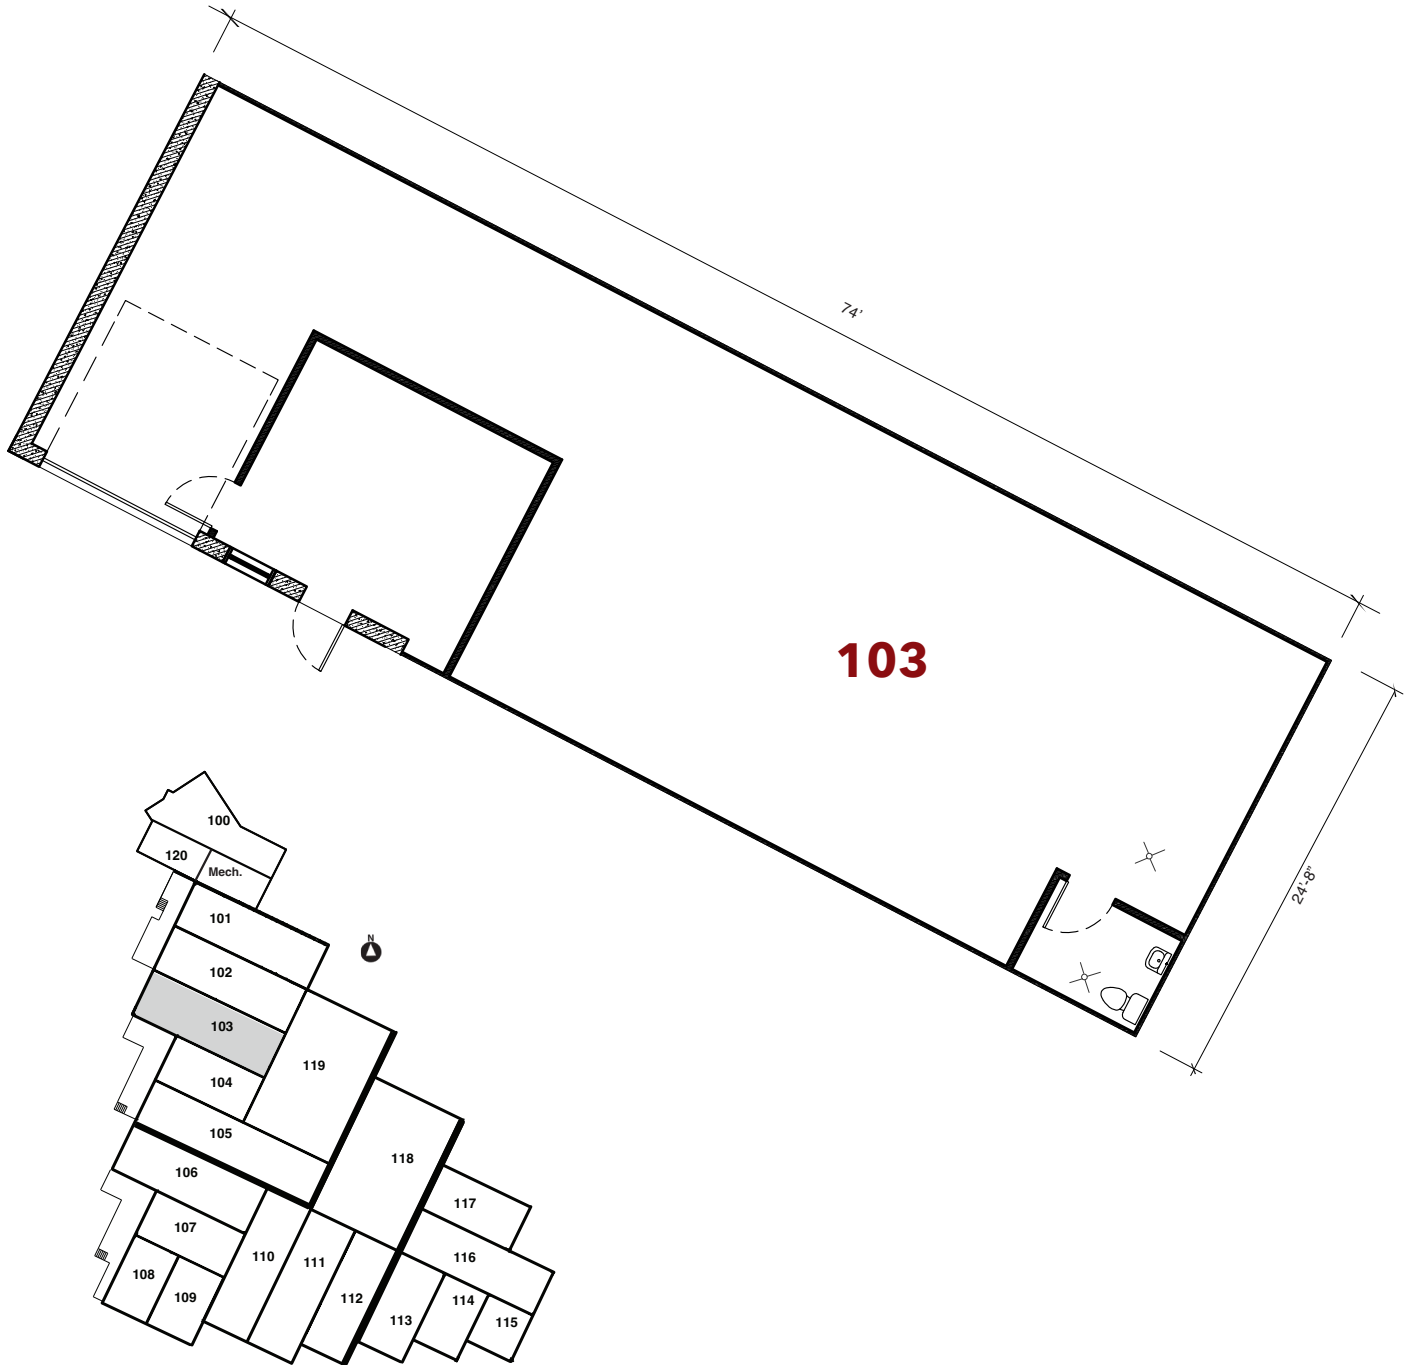

7887 Fuller Rd. | Eden Prairie, MN

For leasing information contact:
 lease@rentspace.com | rentspace.com | 952-929-8825

West 5-103				
Dimensions	Office	Warehouse	Total Sq. Ft.	Service
24.8'x49'	200 sq. ft	1,635 sq.ft.	1,835 sq. ft	g,w,e 100amp
Restroom	Floor Drain	Service Door	Dock	Ceiling Ht.
1	1	2	1-10'x10'	12'