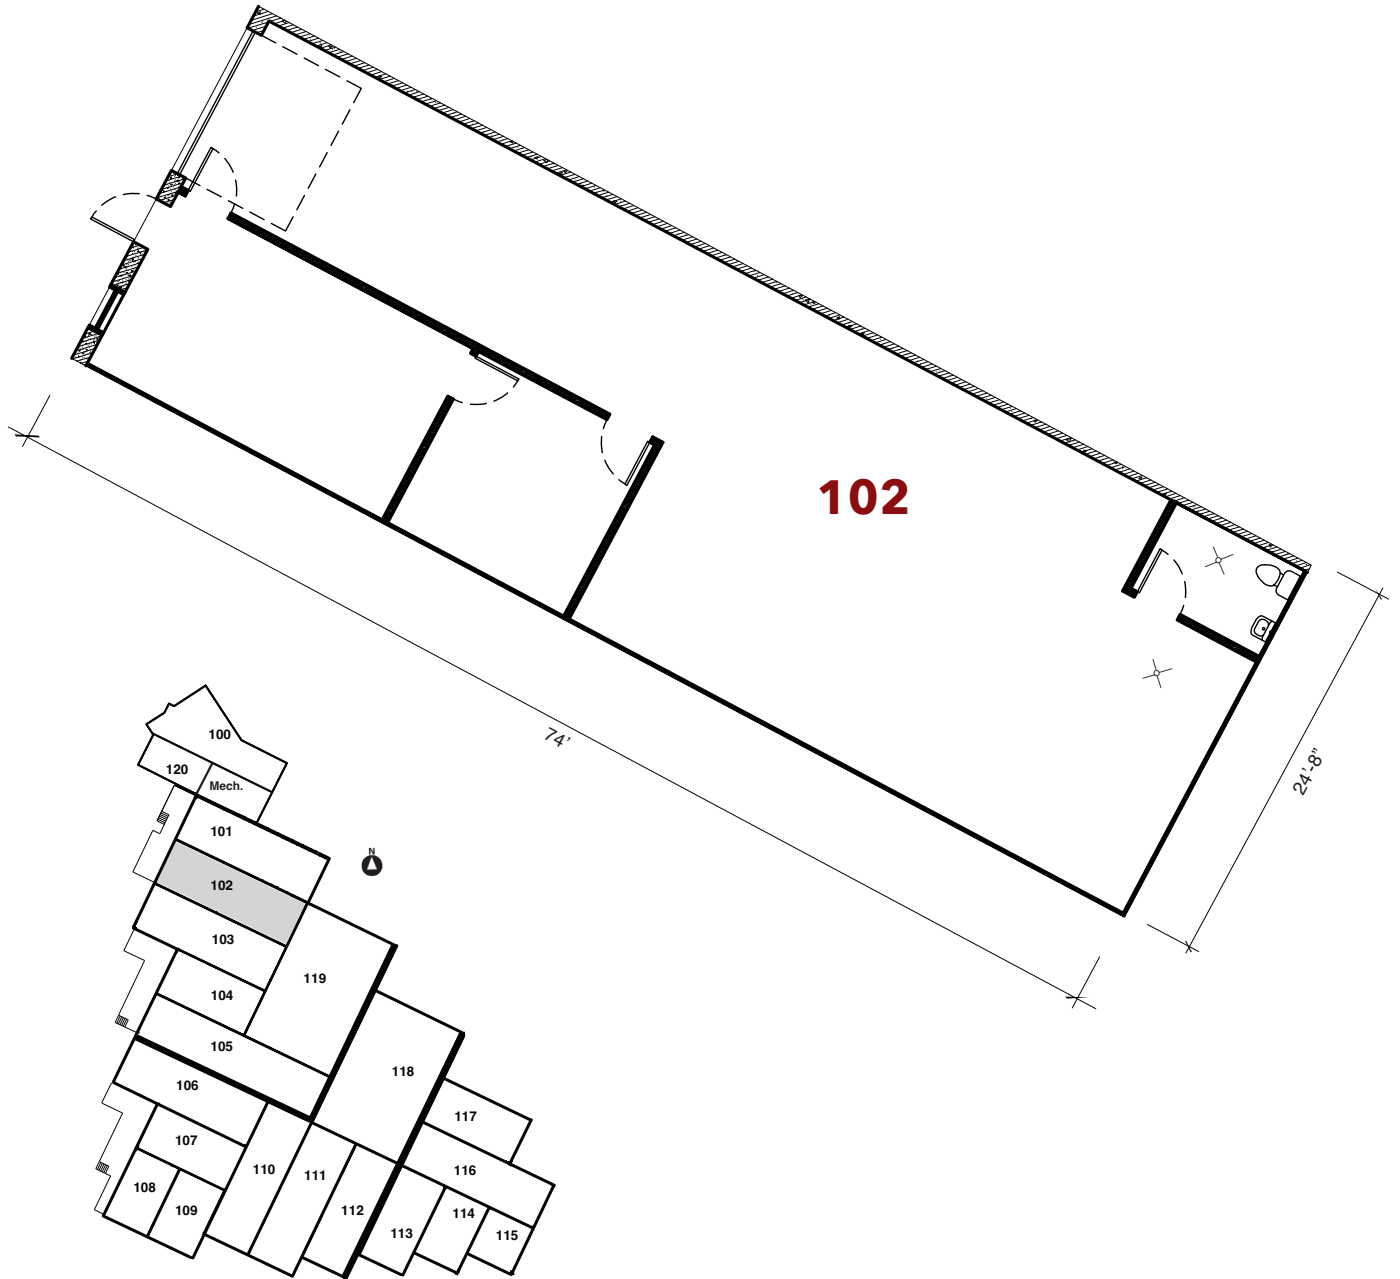

7887 Fuller Rd. | Eden Prairie, MN

For leasing information contact:
 lease@rentspace.com | rentspace.com | 952-929-8825

West 5-102				
Dimensions	Office	Warehouse	Total Sq. Ft.	Service
24'8" x 74"	300 sq. ft	1,535 sq. ft.	1,835 sq. ft	g,w,e 100amp
Restroom	Floor Drain	Service Door	Dock	Ceiling Ht.
1	2	1	1-8'10'	12"