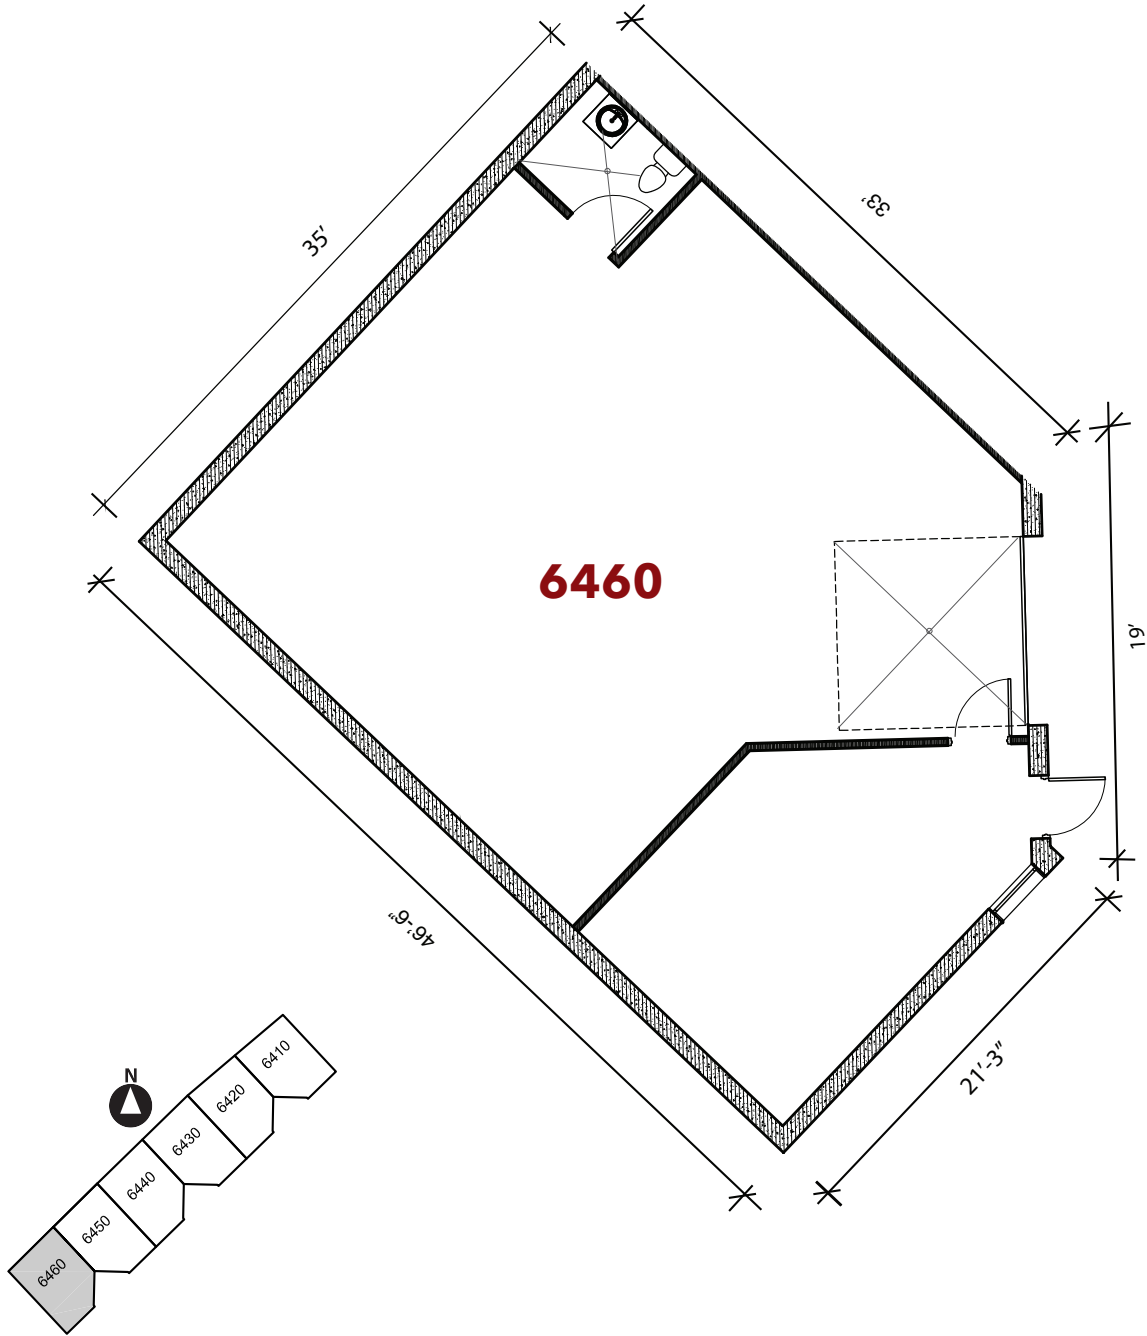

# 6460 Oxford St. | St. Louis Pk., MN.

For leasing information contact:  
 lease@rentspace.com | rentspace.com | 952-929-8825

<b>Oxford - 6460</b>				
Dimensions	Office	Warehouse	Total Sq. Ft.	Service
irreg	300 sq. ft	1,240 sq. ft.	1,540 sq. ft.	g,w,e 100amp
Restroom	Floor Drain	Service Door	Drive-In	Ceiling Ht.
1	2	1	1-10'12'	12'