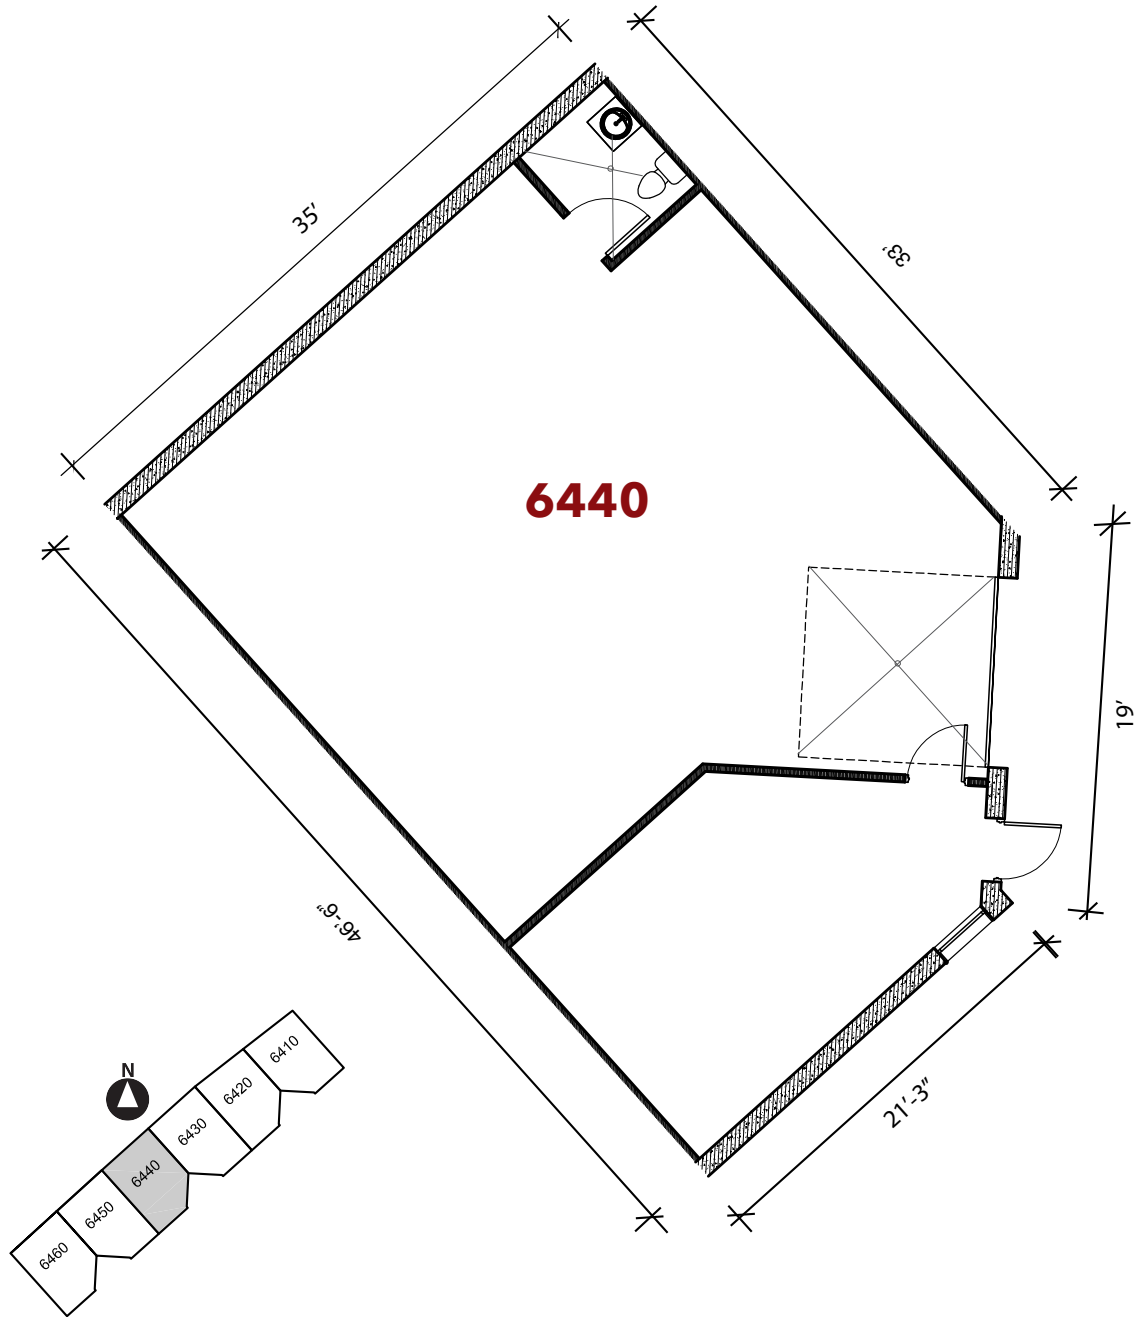

6440 Oxford St. | St. Louis Pk., MN.

For leasing information contact:
 lease@rentspace.com | rentspace.com | 952-929-8825

Oxford - 6440				
Dimensions	Office	Warehouse	Total Sq. Ft.	Service
irreg	300 sq. ft	1,240 sq. ft.	1,540 sq. ft.	g,w,e 100amp
Restroom	Floor Drain	Service Door	Drive-In	Ceiling Ht.
1	2	1	1-10'12'	12'