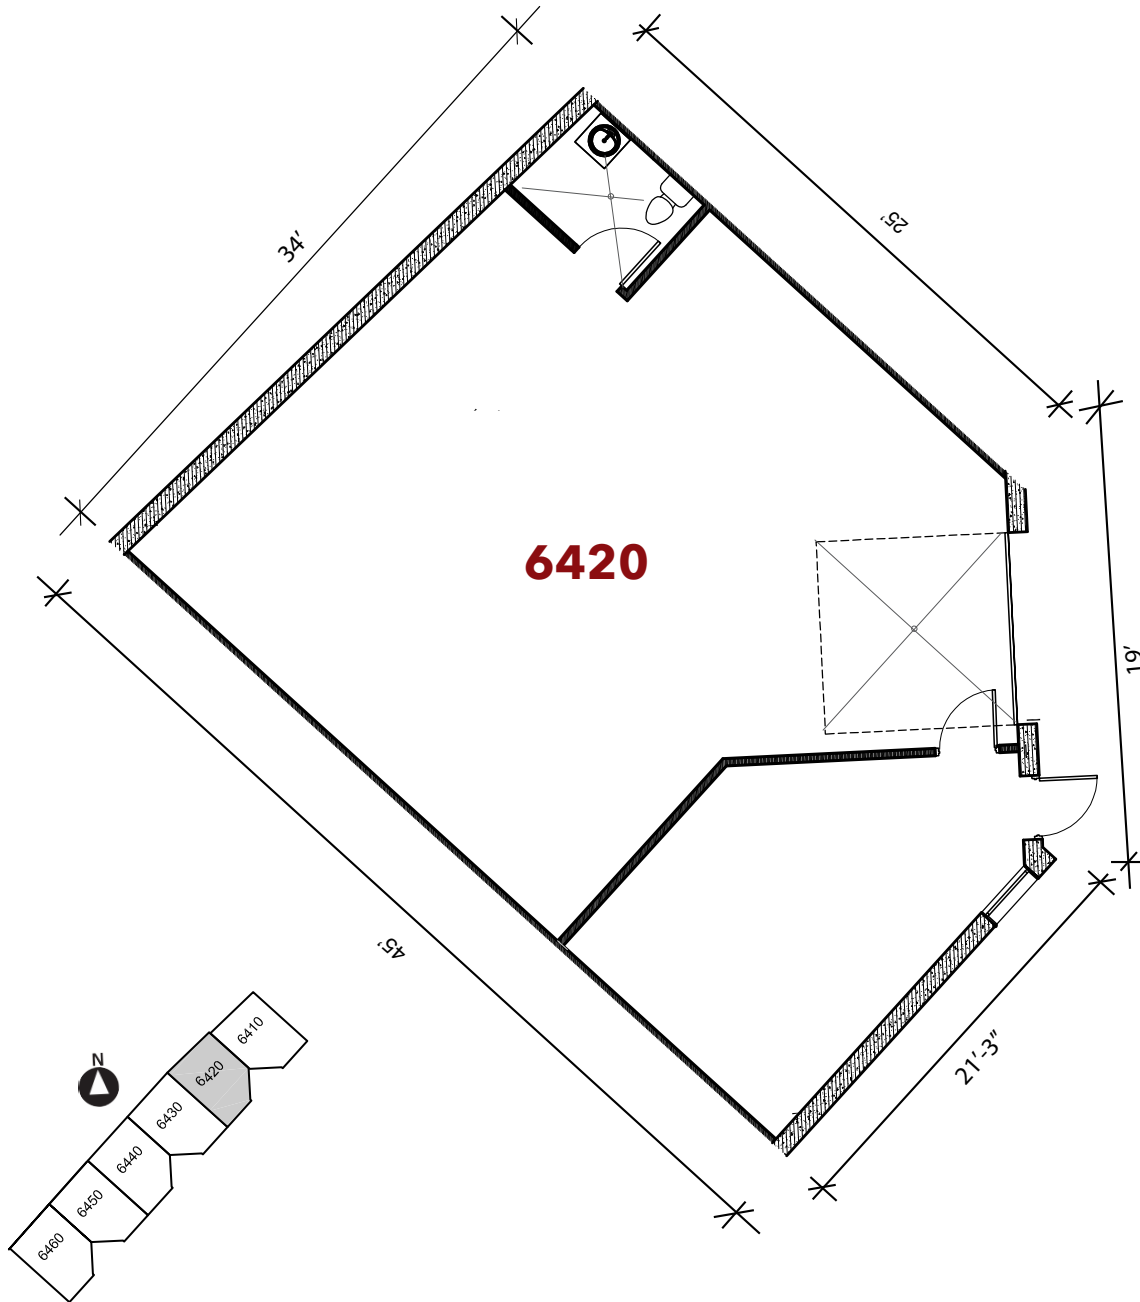

## Oxford - 6420

Dimensions	Office	Warehouse	Total Sq. Ft.	Service
irreg	300 sq. ft	1,165 sq. ft.	1,465 sq. ft.	g,w,e 100amp
Restroom	Floor Drain	Service Door	Drive-In	Ceiling Ht.
1	2	1	1-10'12'	12'