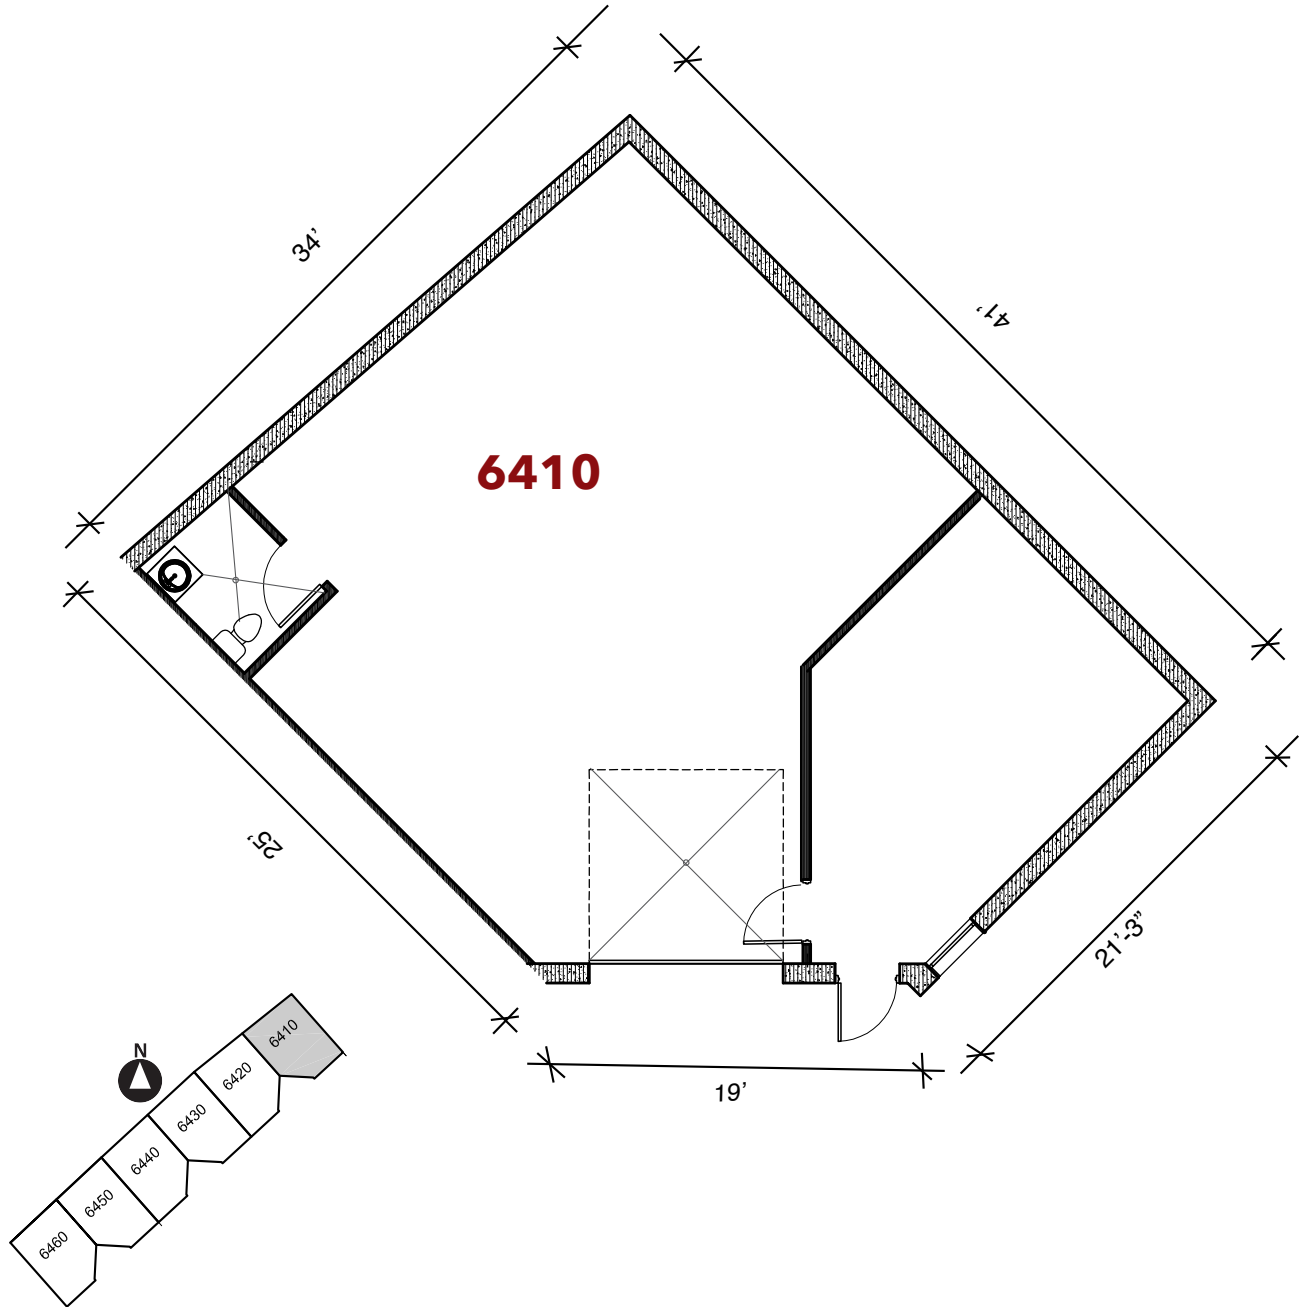

6410 Oxford St. | St. Louis Pk., MN.

For leasing information contact:
 lease@rentspace.com | rentspace.com | 952-929-8825

Oxford - 6410

Dimensions	Office	Warehouse	Total Sq. Ft.	Service
irregular	300 sq. ft.	1,140 sq. ft.	1,440 sq. ft.	g,w,e 100amp
Restroom	Floor Drain	Service Door	Drive-In	Ceiling Ht.
1	2	1	1-10'x12'	12'