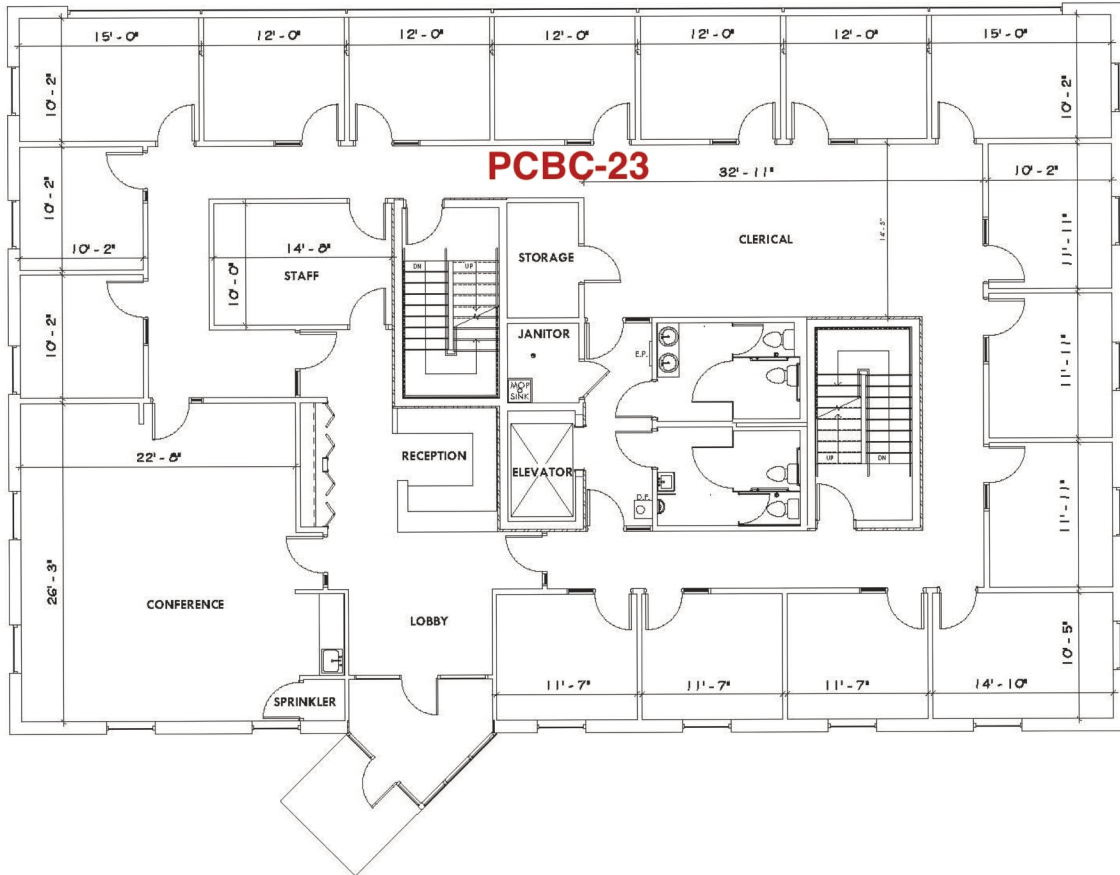

1800 Pioneer Creek | Maple Plain, MN

For leasing information contact:
 lease@rentspace.com | rentspace.com | 952-929-8825

| PCBC-23 | | | | |
|----------------|--------------|---------------|----------|---------------|
| Dimensions | Office | Warehouse | Restroom | Total Sq. Ft. |
| 0 | 5,560 sq. ft | 3,500 sq. ft. | Common | 5,560 sq. ft |
| Service | Floor Drain | Service Door | Dock | Ceiling Ht. |
| g,w,e 100amp | 0 | 0 | 1-8'8" | 14'6" |