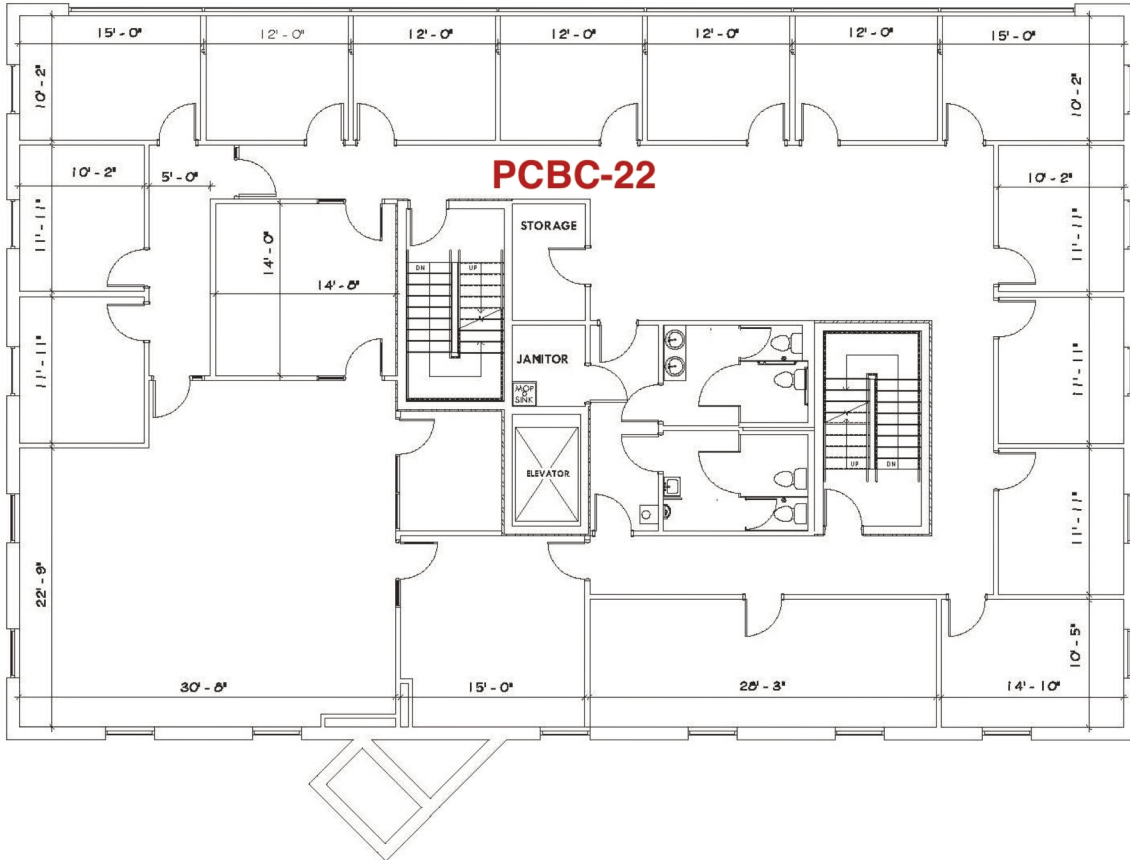

# 1800 Pioneer Creek | Maple Plain, MN

For leasing information contact:  
 lease@rentspace.com | rentspace.com | 952-929-8825

<b>PCBC-22</b>				
<b>Dimensions</b>	<b>Office</b>	<b>Warehouse</b>	<b>Restroom</b>	<b>Total Sq. Ft.</b>
	5,650 sq. ft	0	Common	5,650 sq. ft
<b>Service</b>	<b>Floor Drain</b>	<b>Service Door</b>	<b>Dock</b>	<b>Ceiling Ht.</b>
g,w,e 200amp	0	0	0	14'6"