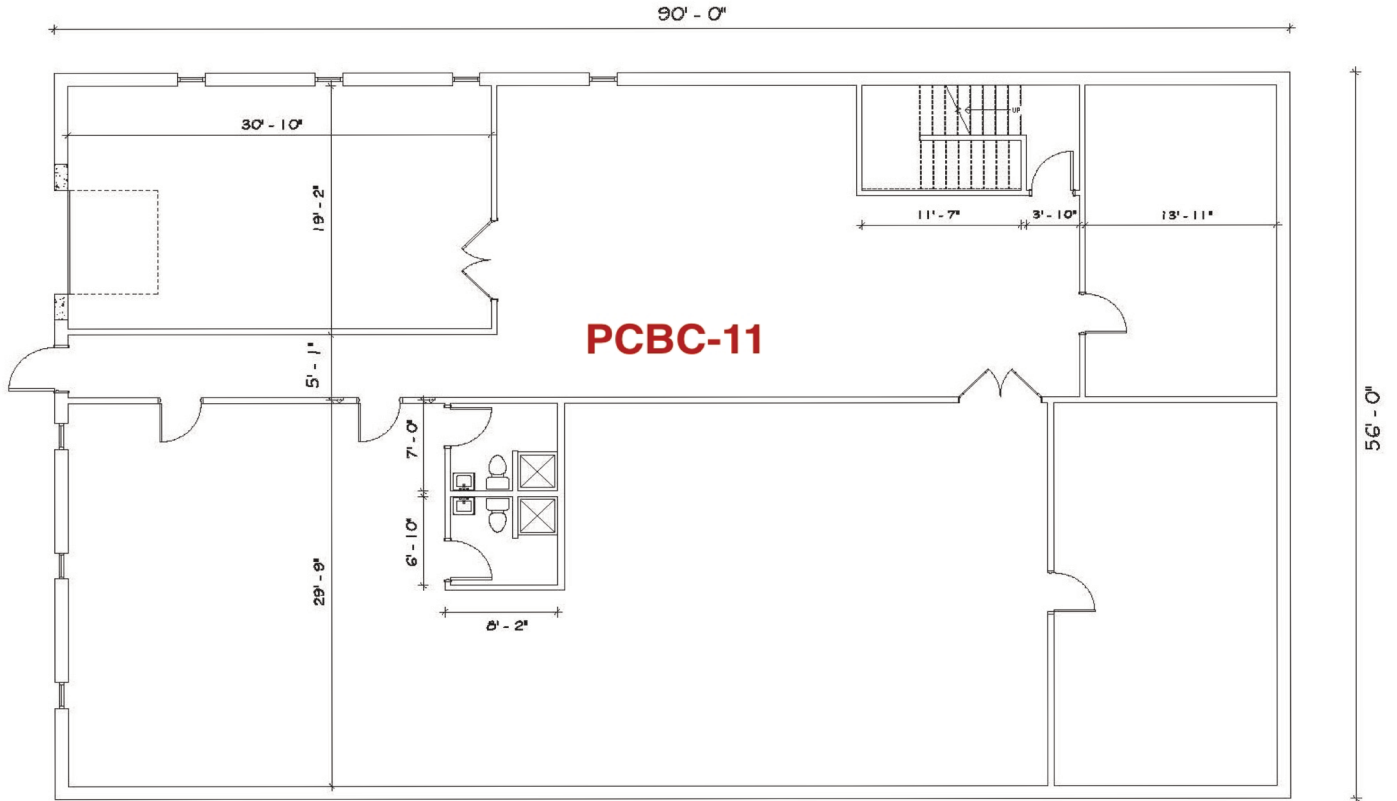

1800 Pioneer Creek | Maple Plain, MN

For leasing information contact:
 lease@rentspace.com | rentspace.com | 952-929-8825

PCBC-11				
Dimensions	Office	Warehouse	Restroom	Total Sq. Ft.
	4,800 sq. ft	0 sq. ft.	Common	4,800 sq. ft
Service	Floor Drain	Service Door	Dock	Ceiling Ht.
g,w,e 200amp	0	1	0'	14'6"