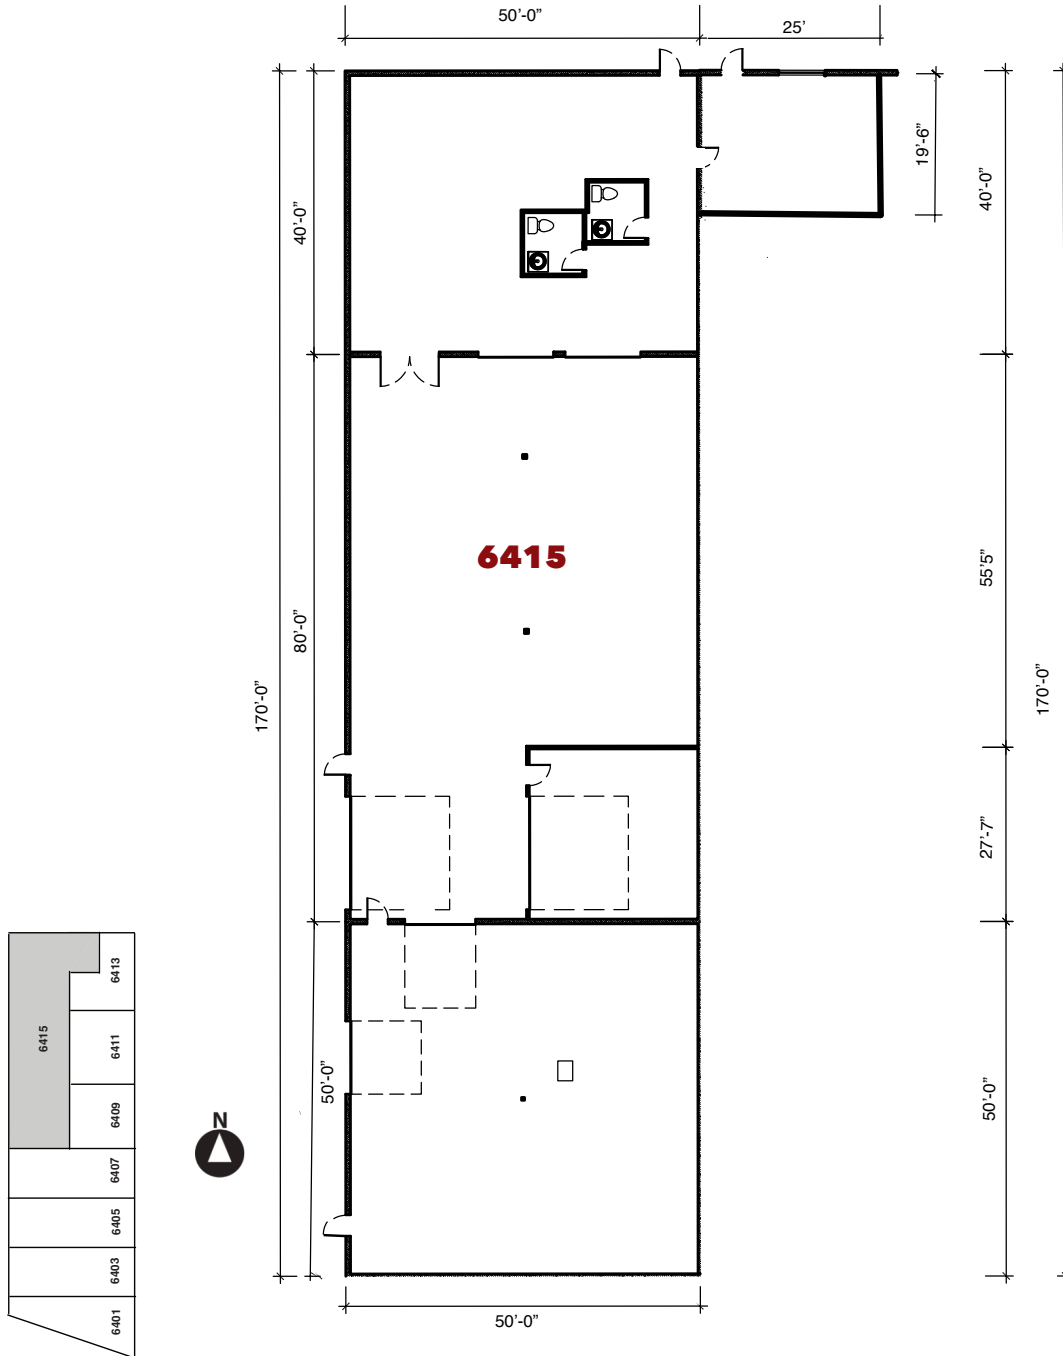

# 6415 Cambridge St. | St. Louis Pk., MN

For leasing information contact:  
[lease@rentspace.com](mailto:lease@rentspace.com) | [rentspace.com](http://rentspace.com) | 952-929-8825

<b>CBC6 - 6415</b>				
Dimensions	Office	Warehouse	Total Sq. Ft.	Service
172'X irreg	0	9,000 sq. ft.	9,000 sq. ft.	g,w,e 200amp
Restroom	Floor Drain	Service Door	Drive-In	Ceiling Ht.
2	2	4	1-16'x11'6" 1-10'x10'	12'