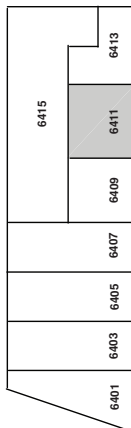

6411 Cambridge St. | St. Louis Pk., MN

For leasing information contact:
 lease@rentspace.com | rentspace.com | 952-929-8825

CBC6 - 6411				
Dimensions	Office	Warehouse	Total Sq. Ft.	Service
60'x50'	0	3,000 sq. ft.	3,000 sq. ft.	g,w,e 200amp
Restroom	Floor Drain	Service Door	Drive-In	Ceiling Ht.
1	2	1	1-16'x11'	12'