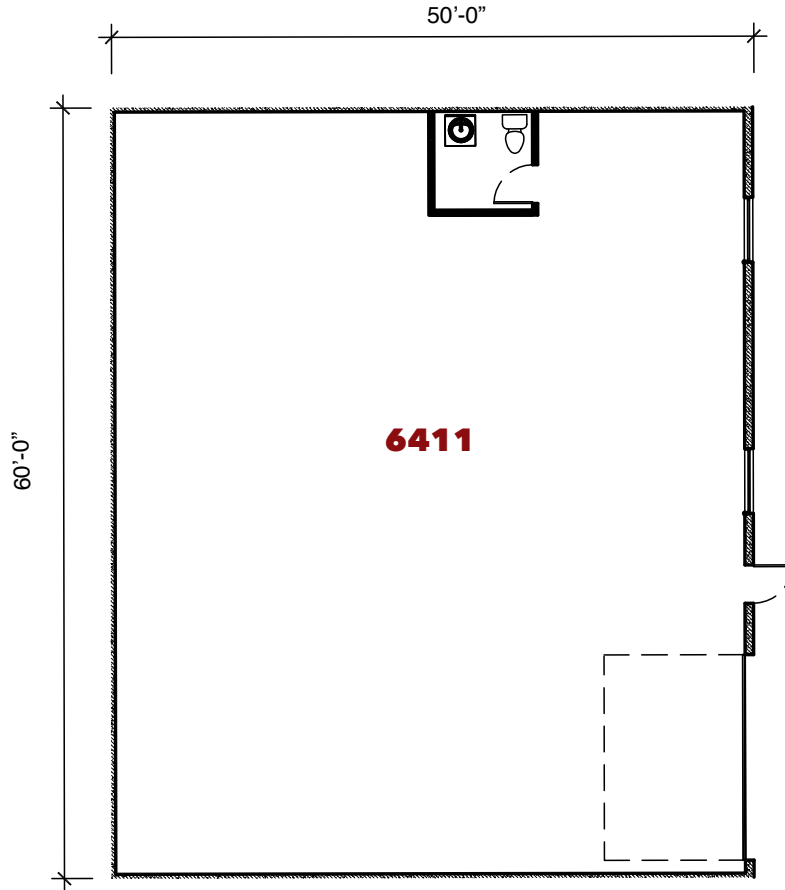

6411 Cambridge St. | St. Louis Pk., MN

For leasing information contact:
 lease@rentspace.com | rentspace.com | 952-929-8825

CBC6 - 6411				
Dimensions	Office	Warehouse	Total Sq. Ft.	Service
60'x50'	0	3,000 sq. ft.	3,000 sq. ft.	g,w,e 200amp
Restroom	Floor Drain	Service Door	Drive-In	Ceiling Ht.
1	2	1	1-16'x11'	12'