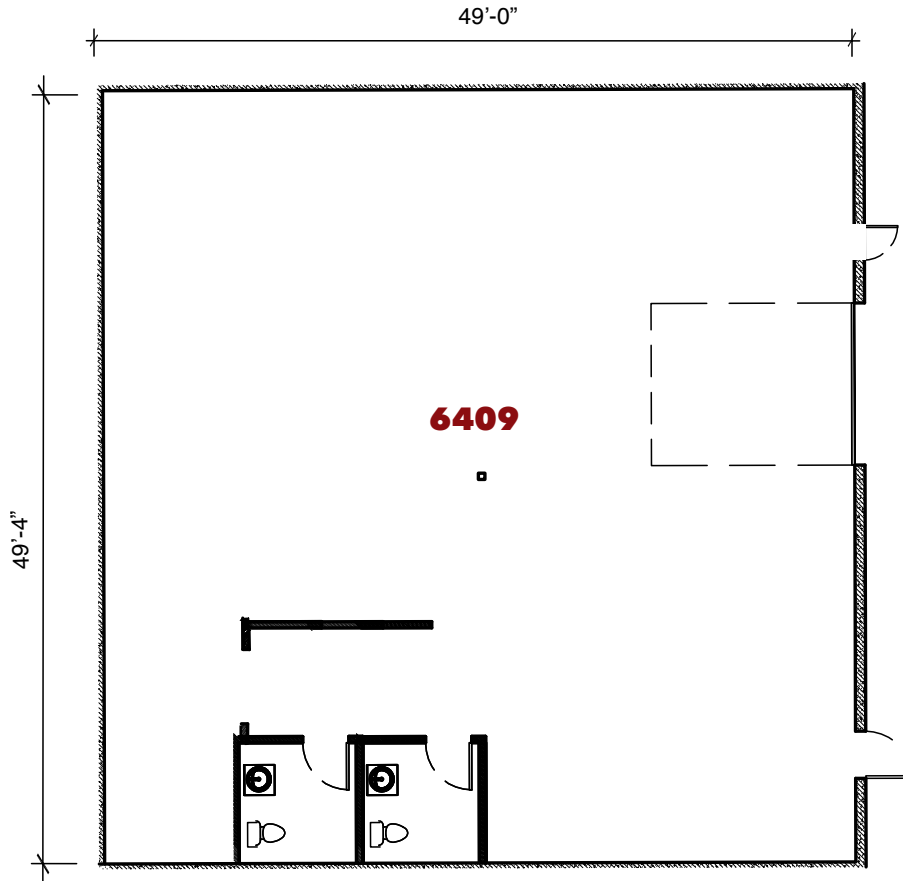

6409 Cambridge St. | St. Louis Pk., MN

For leasing information contact:
 lease@rentspace.com | rentspace.com | 952-929-8825

CBC6 - 6409				
Dimensions	Office	Warehouse	Total Sq. Ft.	Service
50'x50'	0	2,500 sq. ft.	2,500 sq. ft.	g,w,e 100amp
Restroom	Floor Drain	Service Door	Drive-In	Ceiling Ht.
2	2	2	1-12'x14'	17'