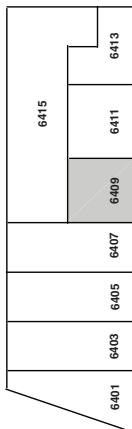

6409 Cambridge St. | St. Louis Pk., MN

For leasing information contact:
 lease@rentspace.com | rentspace.com | 952-929-8825

CBC6 - 6409				
Dimensions	Office	Warehouse	Total Sq. Ft.	Service
50'x50'	0	2,500 sq. ft.	2,500 sq. ft.	g,w,e 100amp
Restroom	Floor Drain	Service Door	Drive-In	Ceiling Ht.
2	2	2	1-12'x14'	17'