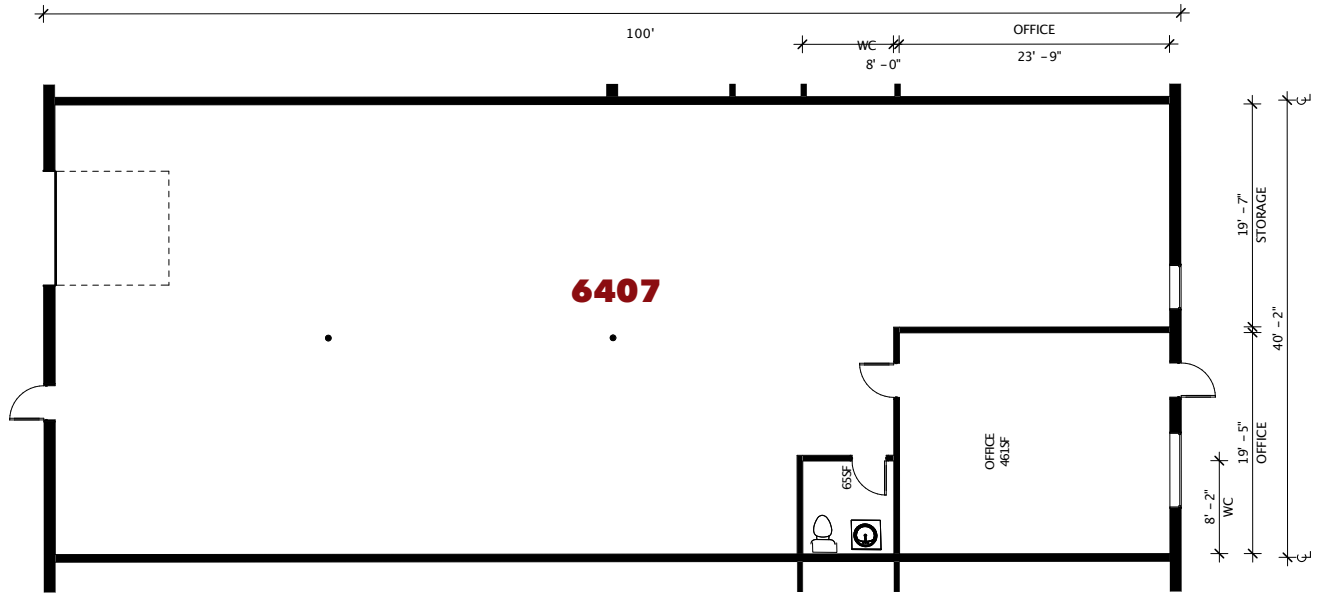

6407 Cambridge St. | St. Louis Pk., MN

For leasing information contact:
 lease@rentspace.com | rentspace.com | 952-929-8825

CBC6 - 6407

Dimensions	Office	Warehouse	Total Sq. Ft.	Service
100'x40'	500 sq. ft	2,450 sq. ft.	4,013 sq. ft.	g,w,e 200amp
Restroom	Floor Drain	Service Door	Drive-In	Ceiling Ht.
1	2	2	1-10'x10'	12'