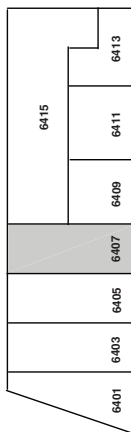

6407 Cambridge St. | St. Louis Pk., MN

For leasing information contact:
 lease@rentspace.com | rentspace.com | 952-929-8825

CBC6 - 6407

Dimensions	Office	Warehouse	Total Sq. Ft.	Service
100'x40'	500 sq. ft	2,450 sq. ft.	4,013 sq. ft.	g,w,e 200amp
Restroom	Floor Drain	Service Door	Drive-In	Ceiling Ht.
1	2	2	1-10'x10'	12'