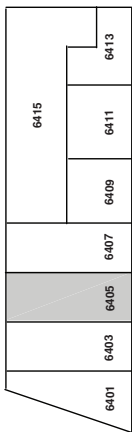

# 6405 Cambridge St. | St. Louis Pk., MN

For leasing information contact:  
 lease@rentspace.com | rentspace.com | 952-929-8825

<b>CBC6 - 6405</b>				
Dimensions	Office	Warehouse	Total Sq. Ft.	Service
100'x40'	500 sq. ft	2,450 sq. ft.	4,013 sq. ft.	g,w,e 200amp
Restroom	Floor Drain	Service Door	Drive-In	Ceiling Ht.
1	2	2	1-10'x10'	12'