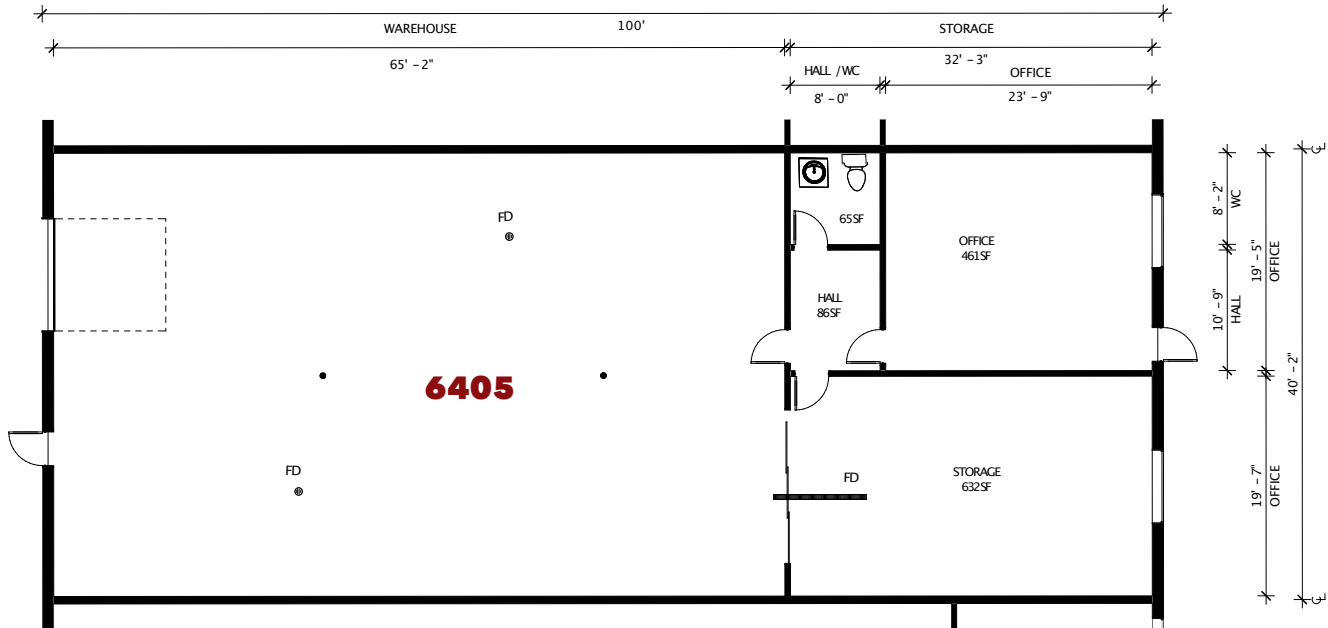

# 6405 Cambridge St. | St. Louis Pk., MN

For leasing information contact:  
 lease@rentspace.com | rentspace.com | 952-929-8825

<b>CBC6 - 6405</b>				
Dimensions	Office	Warehouse	Total Sq. Ft.	Service
100'x40'	500 sq. ft	2,450 sq. ft.	4,013 sq. ft.	g,w,e 200amp
Restroom	Floor Drain	Service Door	Drive-In	Ceiling Ht.
1	2	2	1-10'x10'	12'