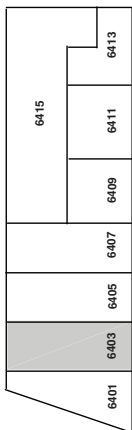

# 6403 Cambridge St. | St. Louis Pk., MN

For leasing information contact:  
 lease@rentspace.com | rentspace.com | 952-929-8825

<b>CBC6 - 6403</b>				
Dimensions	Office	Warehouse	Total Sq. Ft.	Service
100'x40'	702.41 sq. ft	3,328 sq. ft.	1,440 sq. ft.	g,w,e 200amp
Restroom	Floor Drain	Service Door	Drive-In	Ceiling Ht.
1	2	2	1-10'x10'	12'