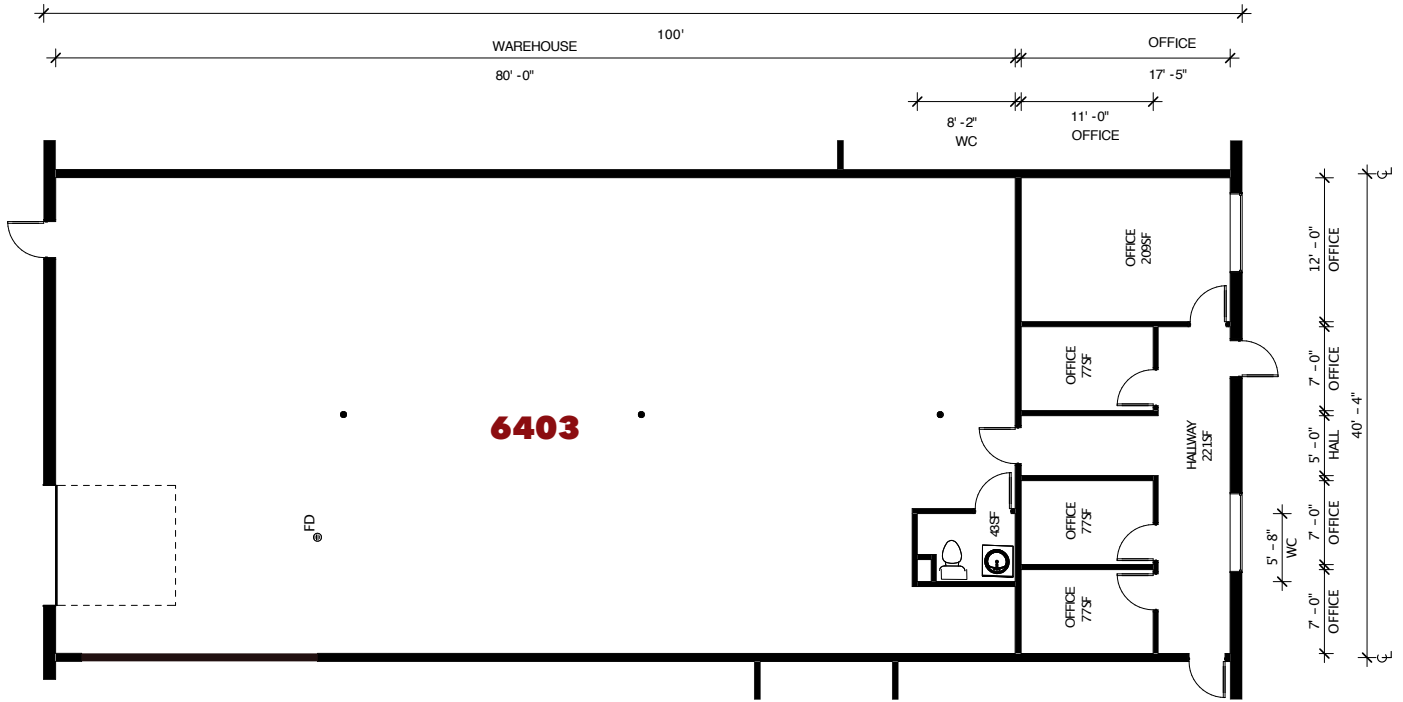

# 6403 Cambridge St. | St. Louis Pk., MN

For leasing information contact:  
 lease@rentspace.com | rentspace.com | 952-929-8825

<b>CBC6 - 6403</b>				
Dimensions	Office	Warehouse	Total Sq. Ft.	Service
100'x40'	702.41 sq. ft	3,328 sq. ft.	1,440 sq. ft.	g,w,e 200amp
Restroom	Floor Drain	Service Door	Drive-In	Ceiling Ht.
1	2	2	1-10'x10'	12'