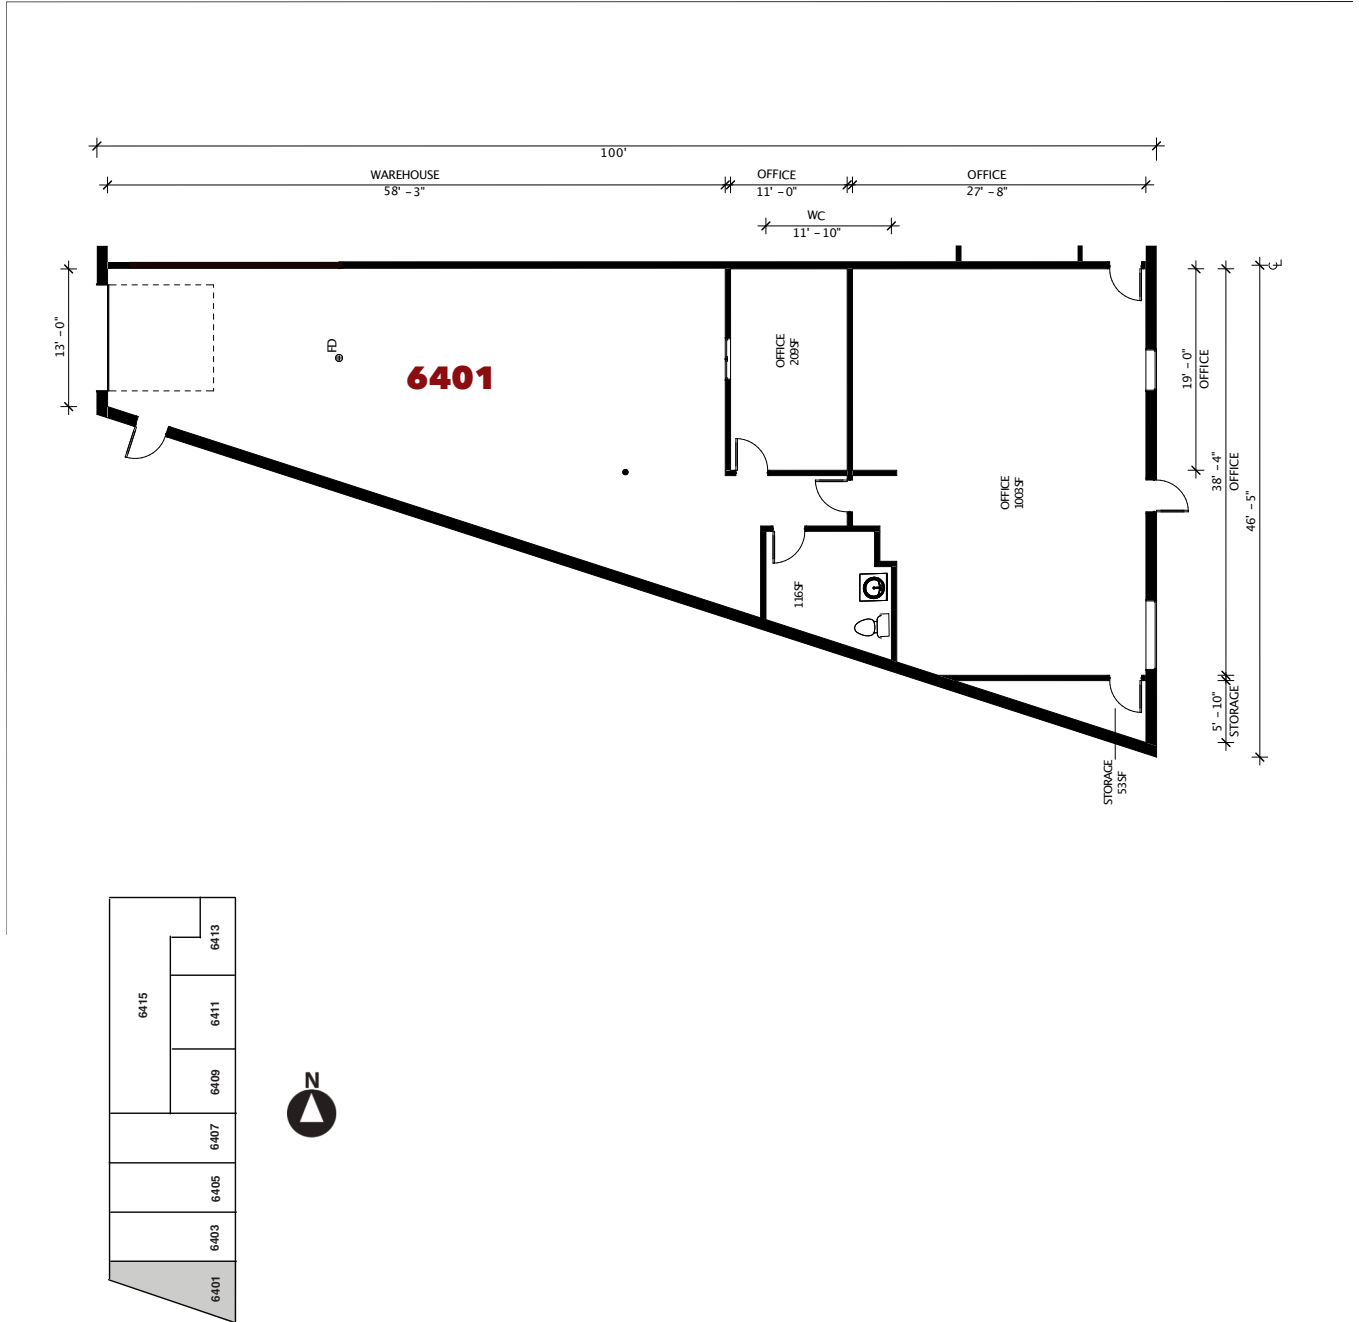

6401 Cambridge St. | St. Louis Pk., MN

For leasing information contact:
 lease@rentspace.com | rentspace.com | 952-929-8825

CBC6 - 6401				
Dimensions	Office	Warehouse	Total Sq. Ft.	Service
100'x irreg	1,381 sq. ft	1,387 sq. ft.	3,019 sq. ft.	g,w,e 200amp
Restroom	Floor Drain	Service Door	Drive-In	Ceiling Ht.
1	2	2	1-10'x10'	12'