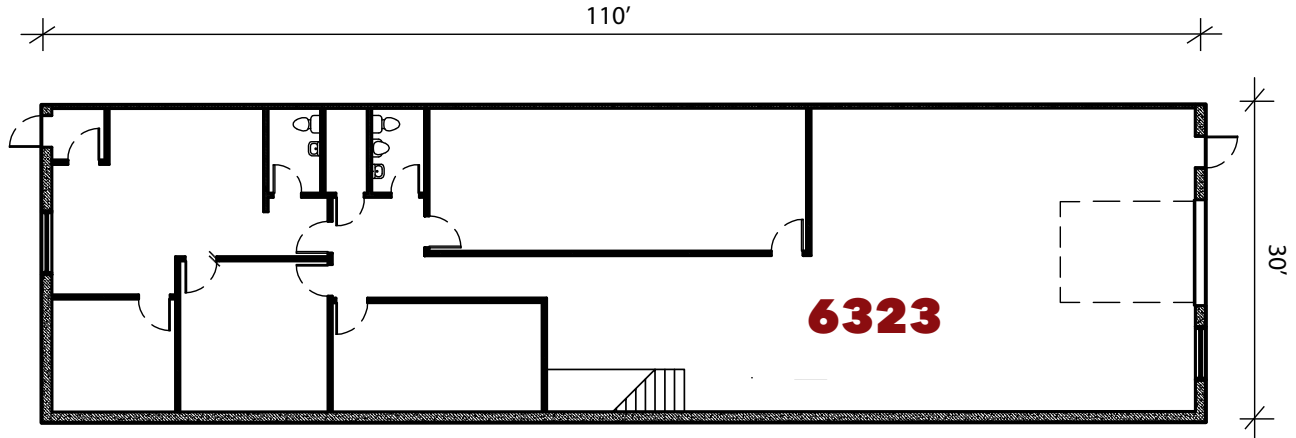

6323 Cambridge St. | St. Louis Pk., MN

For leasing information contact:
 lease@rentspace.com | rentspace.com | 952-929-8825

6309
6311
6313
6315
6317
6319
6321
6323

CBC3 - 6323				
Dimensions	Office	Warehouse	Total Sq. Ft.	Service
30'x110'	1,525 sq. ft	1,775 sq. ft.	3,300 sq. ft.	g,w,e 200amp
Restroom	Floor Drain	Service Door	Drive-In	Ceiling Ht.
2	3	2	1-12'x10'	14.8'