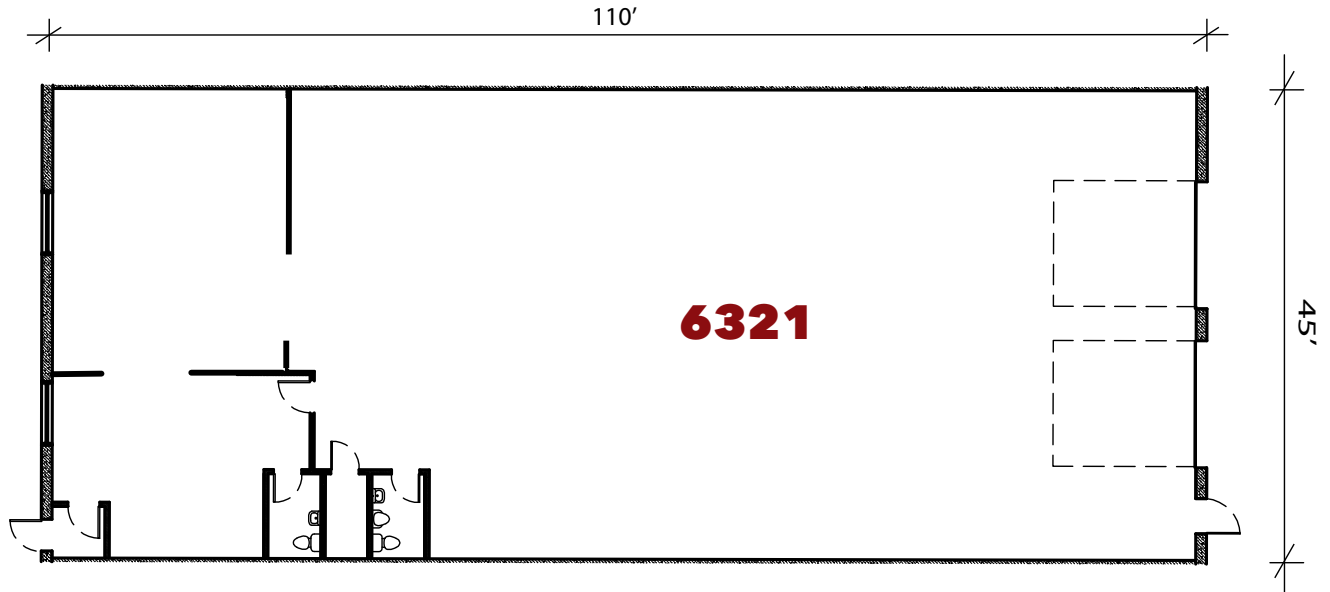

# 6321 Cambridge St. | St. Louis Pk., MN

For leasing information contact:  
 lease@rentspace.com | rentspace.com | 952-929-8825

<b>CBC3 - 6321</b>				
<b>Dimensions</b>	<b>Office</b>	<b>Warehouse</b>	<b>Total Sq. Ft.</b>	<b>Service</b>
45'x110'	1,014 sq. ft	3,936 sq. ft.	4,950 sq. ft.	g,w,e 200amp
<b>Restroom</b>	<b>Floor Drain</b>	<b>Service Door</b>	<b>Drive-In</b>	<b>Ceiling Ht.</b>
2	3	2	3-10'x15'	14'8"