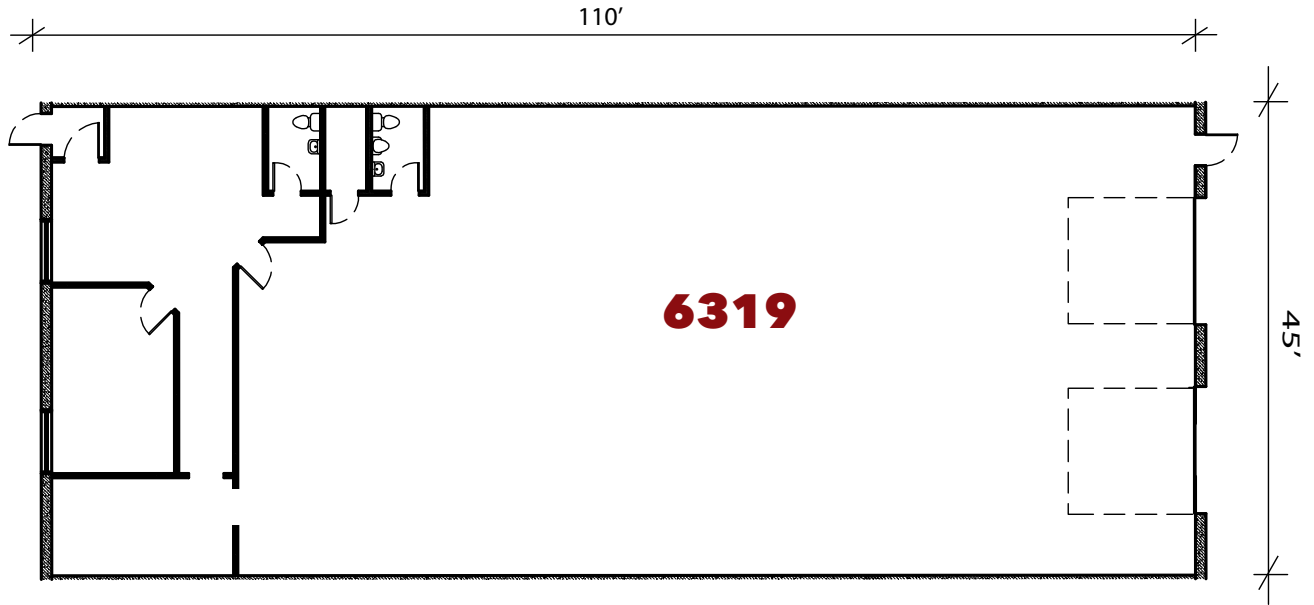

6319 Cambridge St. | St. Louis Pk., MN

For leasing information contact:
 lease@rentspace.com | rentspace.com | 952-929-8825

CBC3 - 6319				
Dimensions	Office	Warehouse	Total Sq. Ft.	Service
45'x110'	890 sq. ft	4,060 sq. ft.	4,950 sq. ft.	g,w,e 200amp
Restroom	Floor Drain	Service Door	Drive-In	Ceiling Ht.
2	3	2	2-12'12'	14'8"