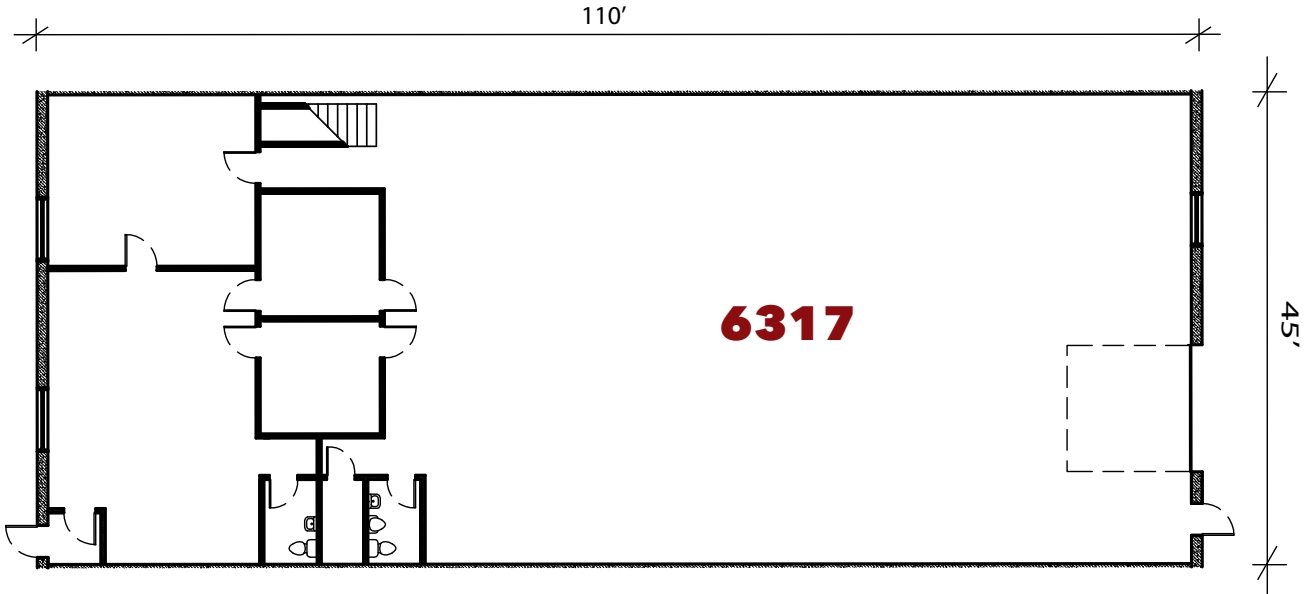

6317 Cambridge St. | St. Louis Pk., MN

For leasing information contact:
 lease@rentspace.com | rentspace.com | 952-929-8825

CBC3 - 6317				
Dimensions	Office	Warehouse	Total Sq. Ft.	Service
45'x110'	300 sq. ft	1,140 sq. ft.	1,440 sq. ft.	g,w,e 100amp
Restroom	Floor Drain	Service Door	Drive-In	Ceiling Ht.
2	3	2	1-12'12'	14'8"