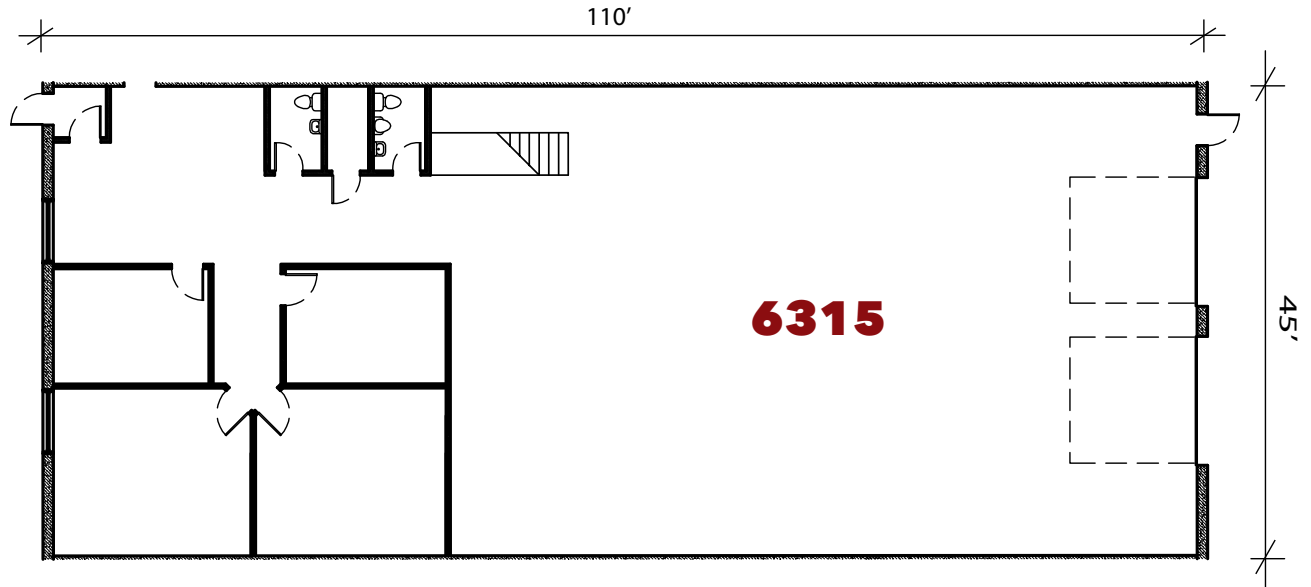

6315 Cambridge St. | St. Louis Pk., MN

For leasing information contact:
 lease@rentspace.com | rentspace.com | 952-929-8825

6309
6311
6313
6315
6317
6319
6321
6323

CBC3 - 6315				
Dimensions	Office	Warehouse	Total Sq. Ft.	Service
45'x110'	1,247 sq. ft	3,703 sq. ft.	4,950 sq. ft.	g,w,e 100amp
Restroom	Floor Drain	Service Door	Drive-In	Ceiling Ht.
2	3	2	2-12'12"	14'8"