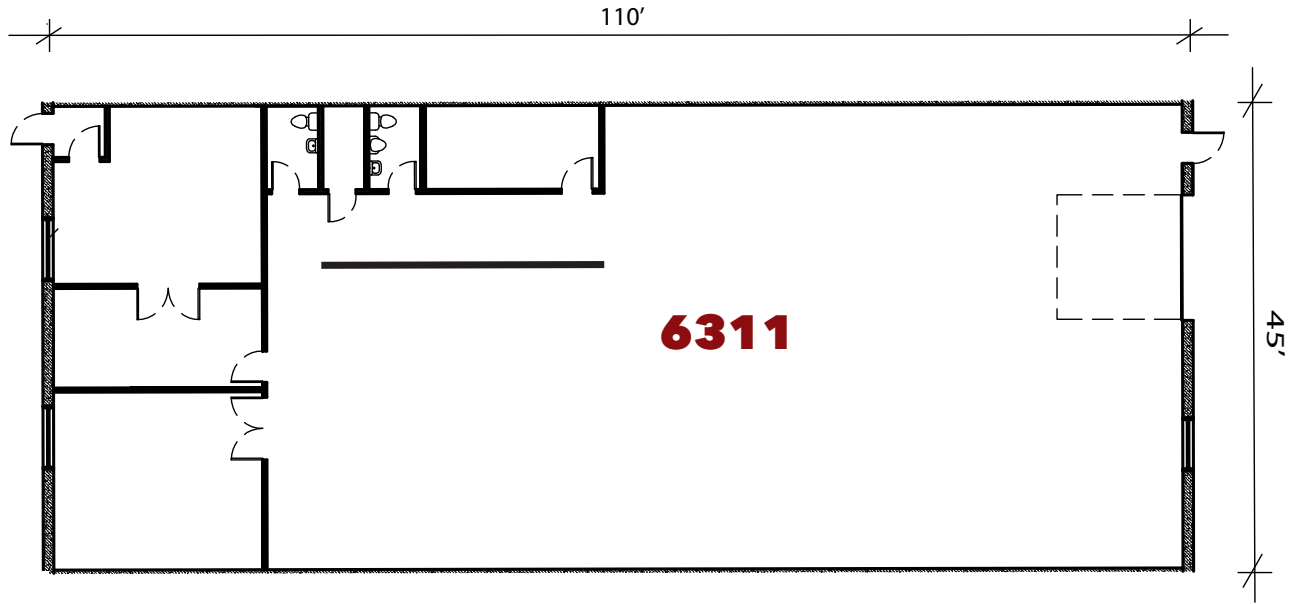

6311 Cambridge St. | St. Louis Pk., MN

For leasing information contact:
 lease@rentspace.com | rentspace.com | 952-929-8825

CBC3 - 6311				
Dimensions	Office	Warehouse	Total Sq. Ft.	Service
45'x110'	2,317 sq. ft	2,330 sq. ft.	4,950 sq. ft.	g,w,e 200amp
Restroom	Floor Drain	Service Door	Drive-In	Ceiling Ht.
2	3	2	1-12'x12'	14'8'''