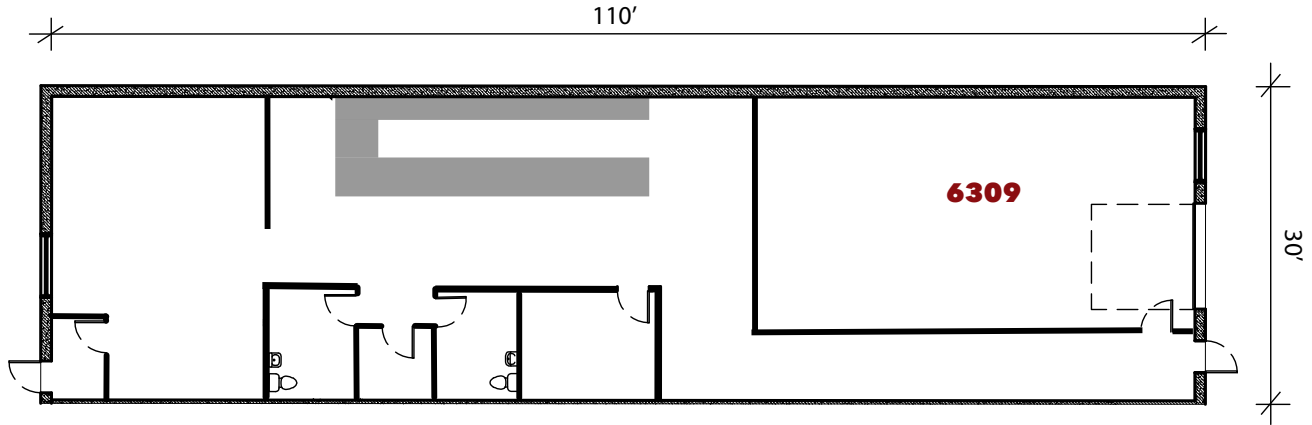

6309 Cambridge St. | St. Louis Pk., MN

For leasing information contact:
 lease@rentspace.com | rentspace.com | 952-929-8825

6309
6311
6313
6315
6317
6319
6321
6323

CBC3 - 6309				
Dimensions	Office	Warehouse	Total Sq. Ft.	Service
30'x110'	765 sq. ft	2,317 sq. ft.	3,300 sq. ft.	g,w,e 200amp
Restroom	Floor Drain	Service Door	Drive-In	Ceiling Ht.
2	2	2	1-12'10"	14'8"