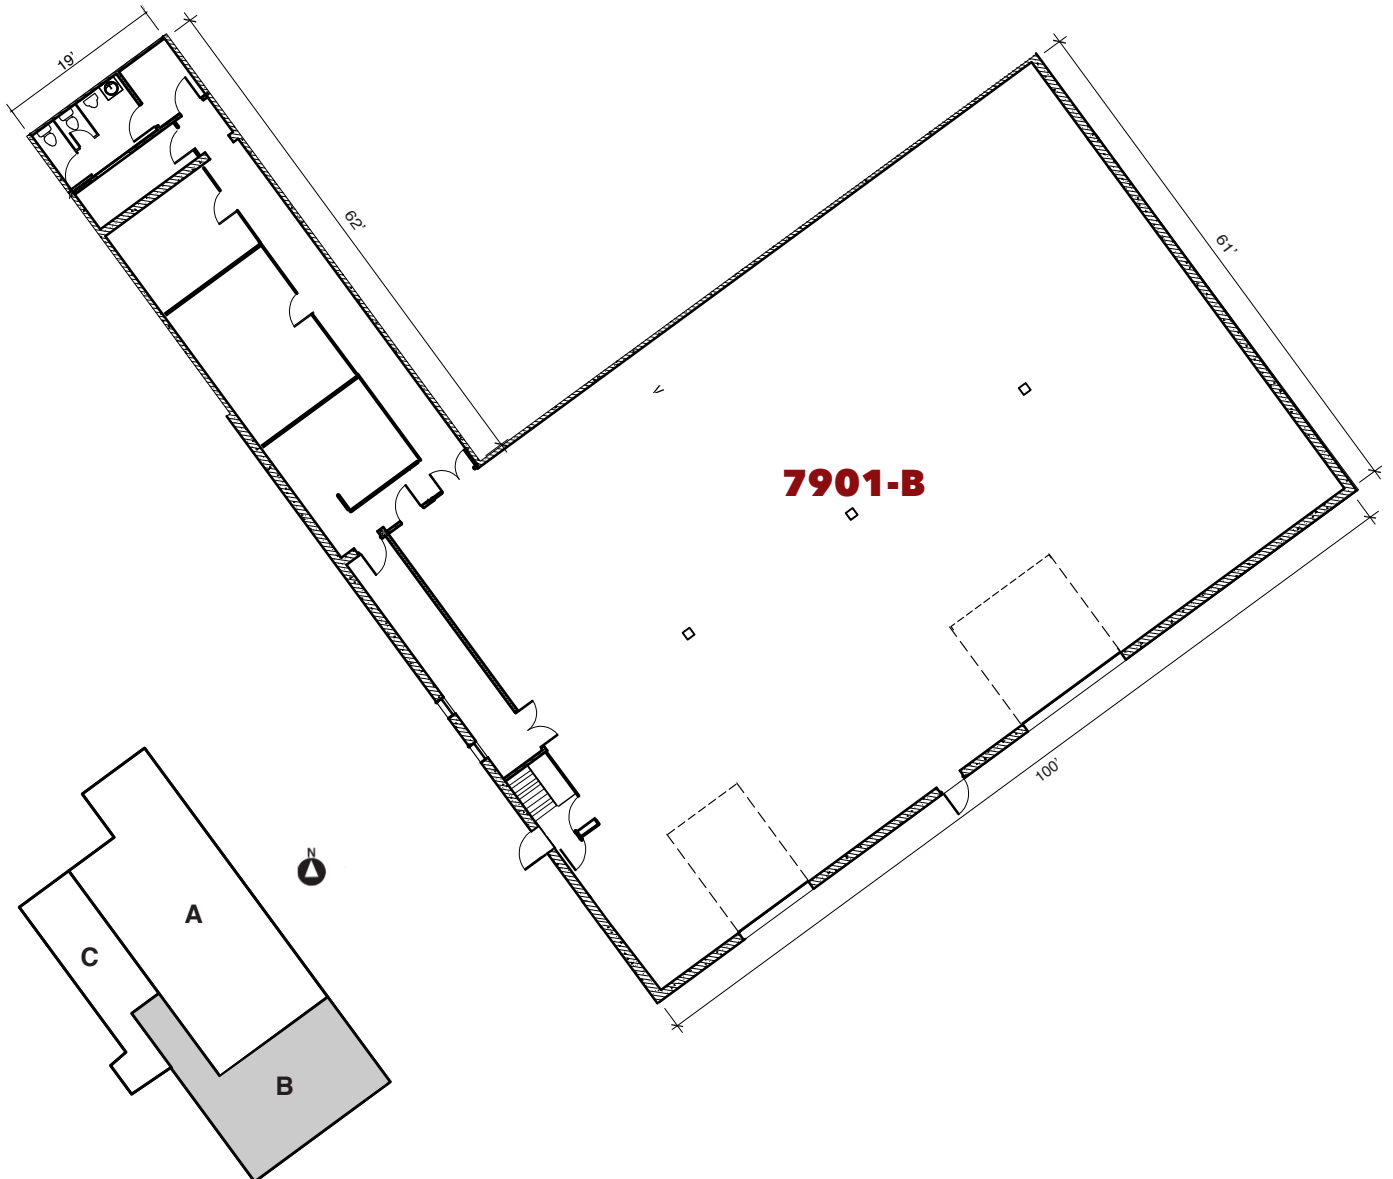

7901 Fuller Rd. | Eden Prairie, MN

For leasing information contact:
 lease@rentspace.com | rentspace.com | 952-929-8825

7901-B				
Dimensions	Office	Warehouse	Total Sq. Ft.	Service
61'x100' 19'x62'	1,178 sq. ft	6,100 sq. ft.	7,278 sq. ft.	g,w,e 100amp
Restroom	Floor Drain	Service Door	Drive-In	Ceiling Ht.
1	2	2	1-10'x14'6" 1-14'x14'	15'