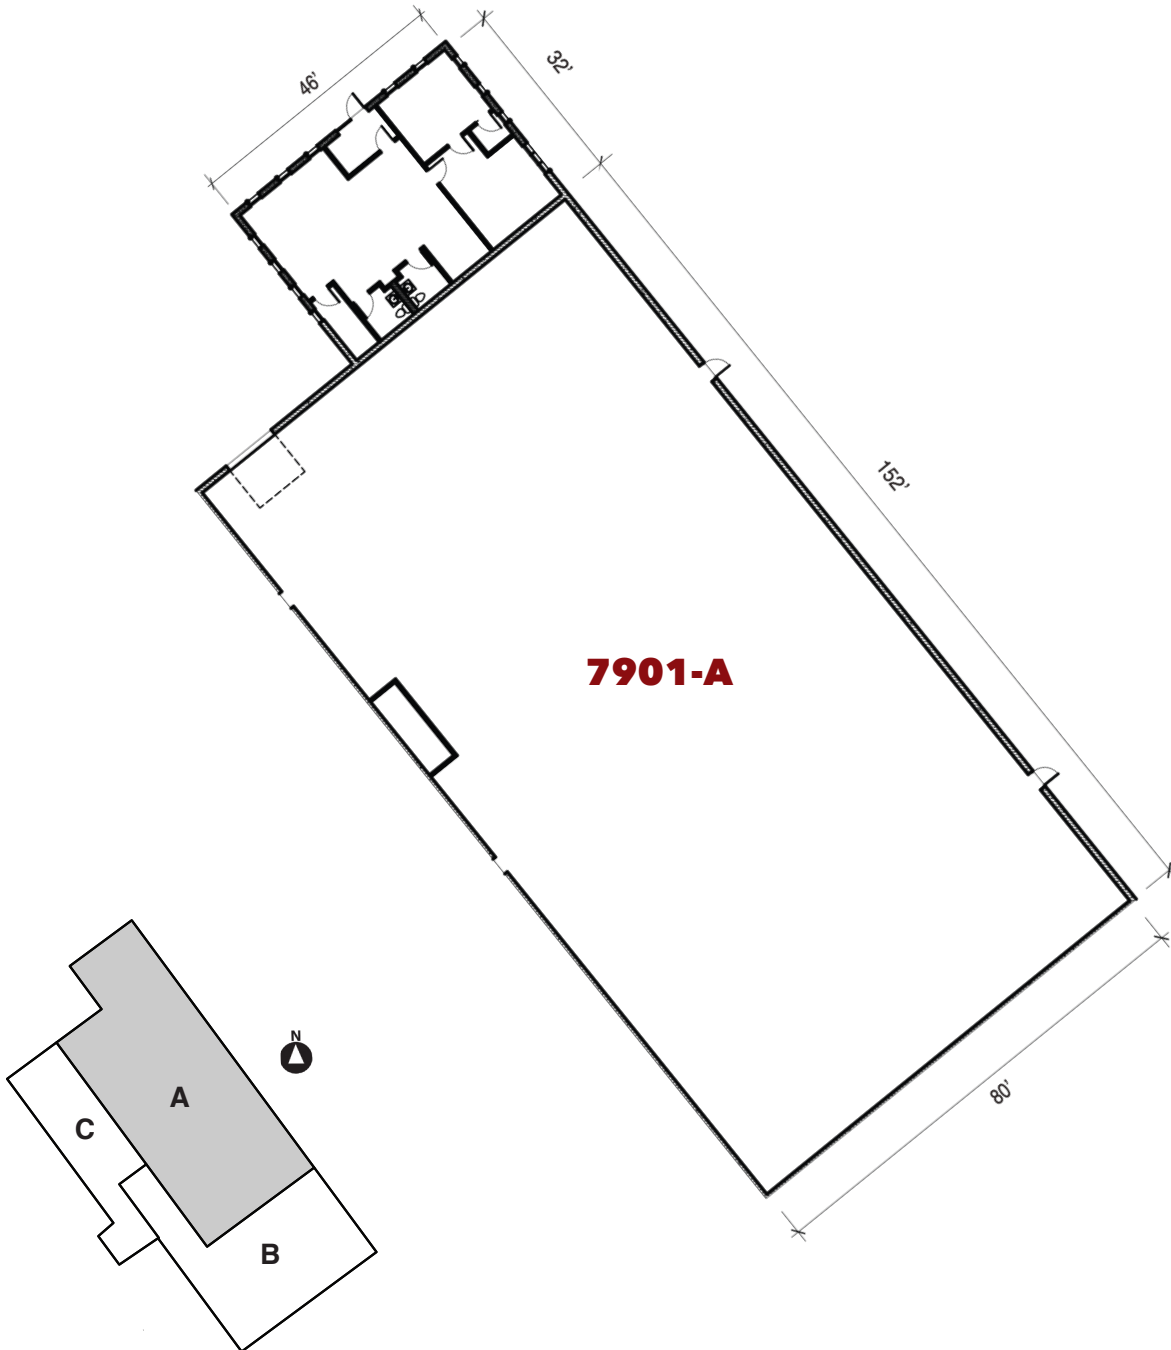

# 7901 Fuller Rd. | Eden Prairie, MN

For leasing information contact:  
 lease@rentspace.com | rentspace.com | 952-929-8825

<b>7901-A</b>				
Dimensions	Office	Warehouse	Total Sq. Ft.	Service
80'x152' 46'x32'	1,472 sq. ft	12,160 sq. ft.	13,632 sq. ft.	g,w,e 100amp
Restroom	Floor Drain	Service Door	Drive-In	Ceiling Ht.
2		3	1-9.8'x9.7''	20'