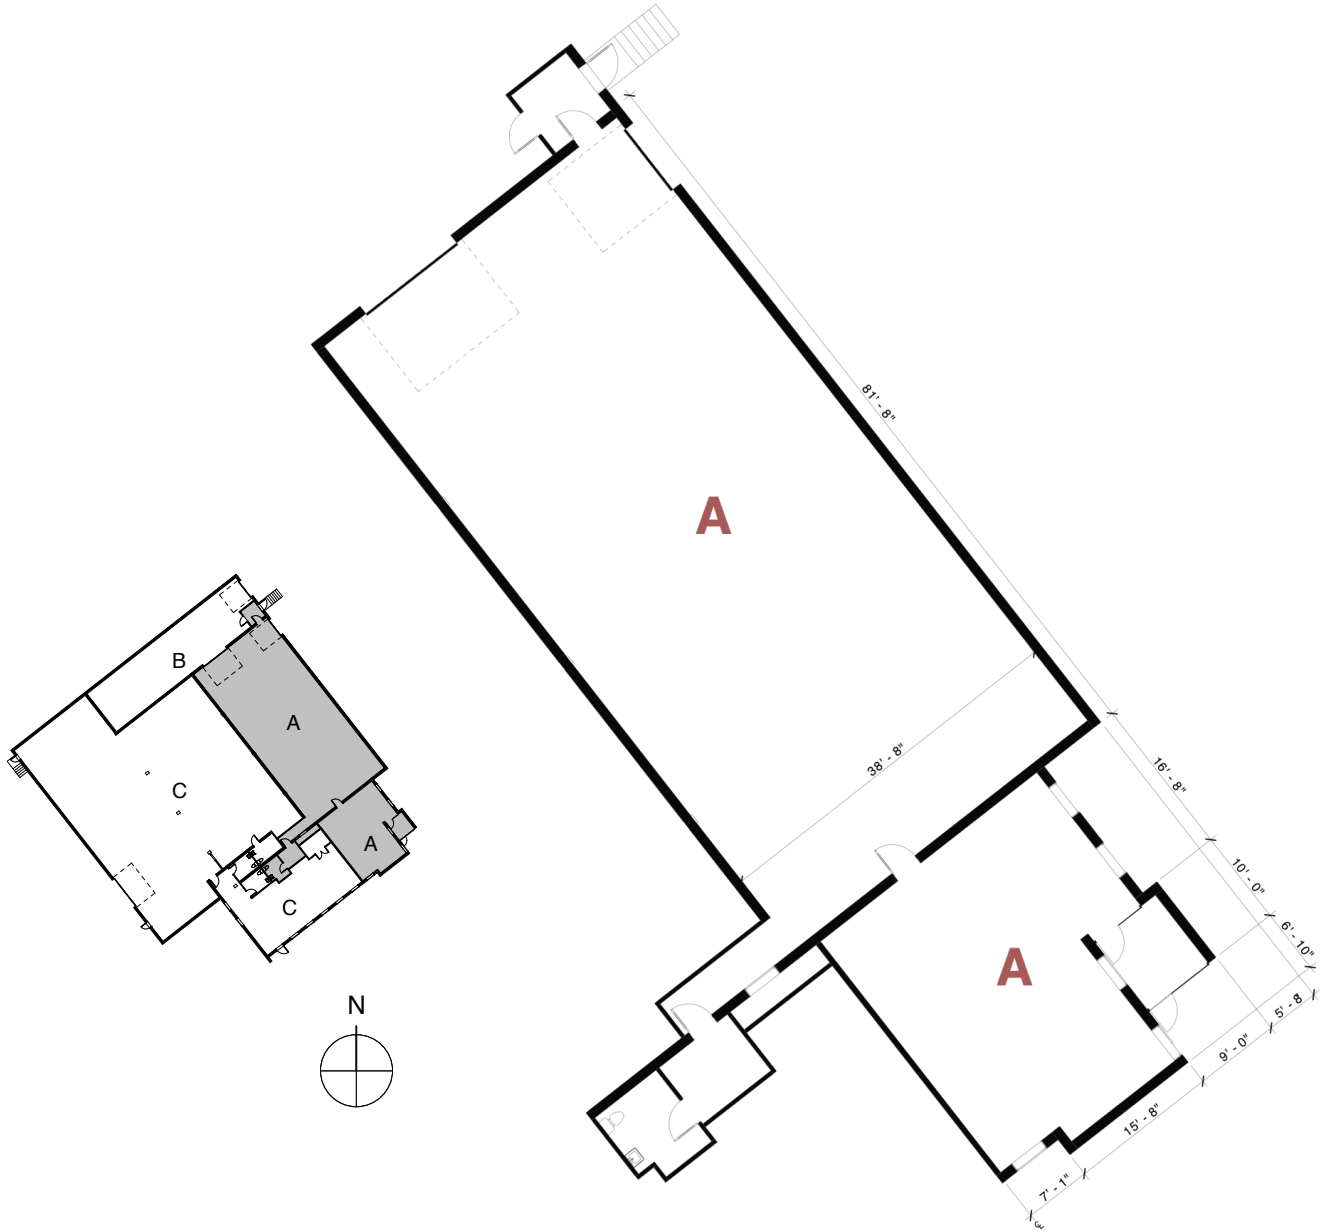

# 7500 West 27th. St. | St. Louis Pk. MN

For leasing information contact:  
 lease@rentspace.com | rentspace.com | 952-929-8825

<b>7500-A</b>				
Dimensions	Office	Warehouse	Restroom	Total Sq. Ft.
irreg	1,650 sq. ft	3,500 sq. ft.	1	5,000 sq. ft
Service	Floor Drain	Service Door	Dock	Ceiling Ht.
g,w,e 200amp	1	2	1-8'8"	14'6"