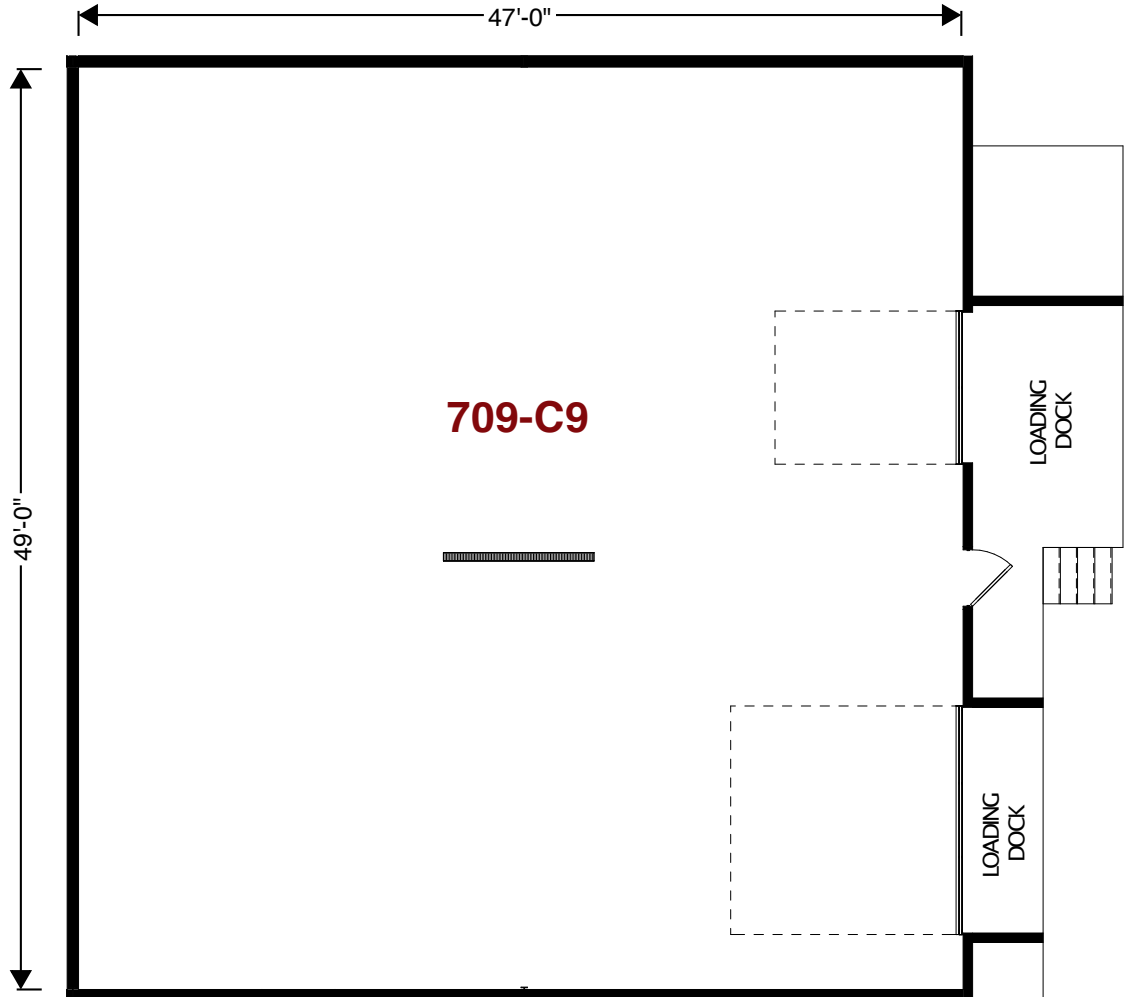

709 Jefferson Ave. | Watertown., MN.

For leasing information contact:
 lease@rentspace.com | rentspace.com | 952-929-8825

709 - C9				
Dimensions	Office	Warehouse	Total Sq. Ft.	Service
47'0" x 49"	None	2,306 sq. ft.	2,306 sq. ft.	g,w,e 100amp
Restroom	Floor Drain	Service Door	Drive-In	Ceiling Ht.
Common	1	1	1-12'x12'	15'3" to 19'4"