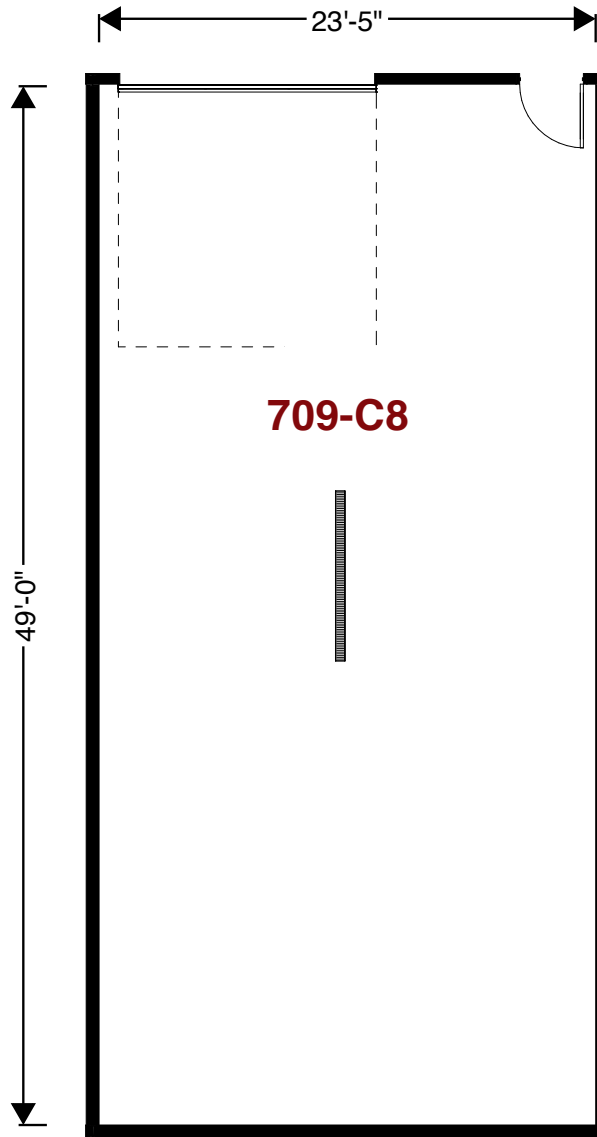

709 Jefferson Ave. | Watertown., MN.

For leasing information contact:
 lease@rentspace.com | rentspace.com | 952-929-8825

709 - C8				
Dimensions	Office	Warehouse	Total Sq. Ft.	Service
23'5" x 49'	None	1,147 sq. ft.	1,147 sq. ft.	g,w,e 100amp
Restroom	Floor Drain	Service Door	Drive-In	Ceiling Ht.
Common	1	1	1-12'x12'	15'3" to 19'4"