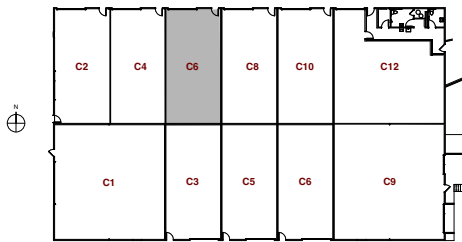

# 709 Jefferson Ave. | Watertown., MN.

For leasing information contact:  
 lease@rentspace.com | rentspace.com | 952-929-8825

<b>709 - C6</b>				
Dimensions	Office	Warehouse	Total Sq. Ft.	Service
23'5" x 49'	None	1,147 sq. ft.	1,147 sq. ft.	g,w,e 100amp
Restroom	Floor Drain	Service Door	Drive-In	Ceiling Ht.
Common	1	1	1-12'x12'	15'3" to 19'4"