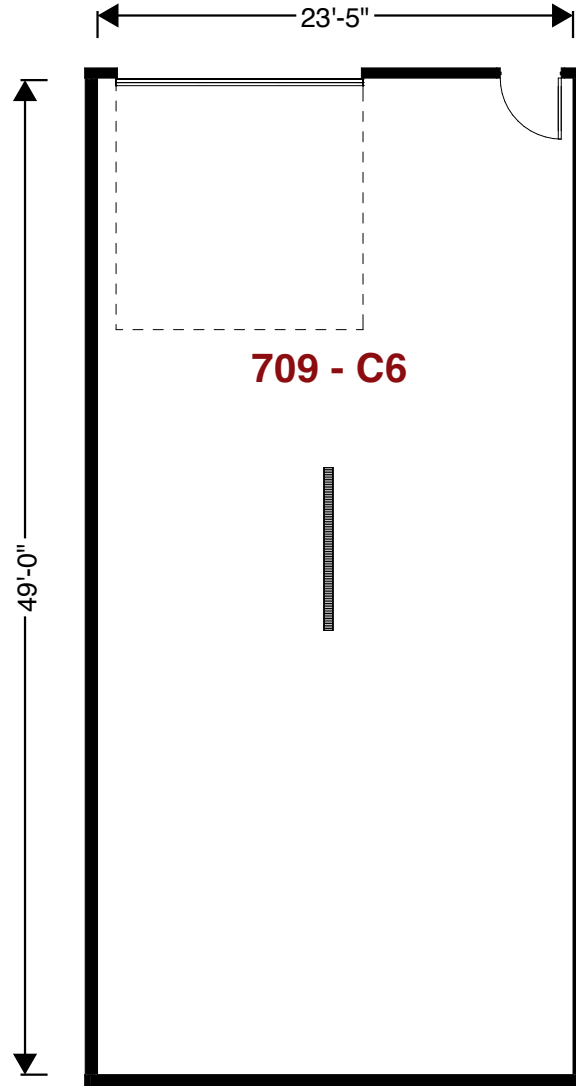

# 709 Jefferson Ave. | Watertown., MN.

For leasing information contact:  
 lease@rentspace.com | rentspace.com | 952-929-8825

<b>709 - C6</b>				
Dimensions	Office	Warehouse	Total Sq. Ft.	Service
23'5" x 49'	None	1,147 sq. ft.	1,147 sq. ft.	g,w,e 100amp
Restroom	Floor Drain	Service Door	Drive-In	Ceiling Ht.
Common	1	1	1-12'x12'	15'3" to 19'4"