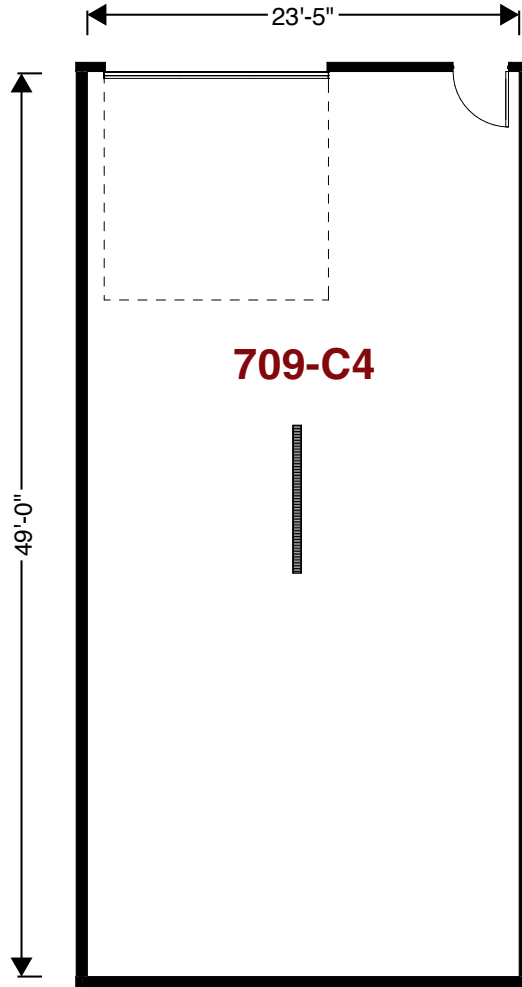

709 Jefferson Ave. | Watertown., MN.

For leasing information contact:
 lease@rentspace.com | rentspace.com | 952-929-8825

709 - C4				
Dimensions	Office	Warehouse	Total Sq. Ft.	Service
23'5" x 49'	None	1,147 sq.ft.	1,147 sq.ft.	g,w,e 100amp
Restroom	Floor Drain	Service Door	Drive-In	Ceiling Ht.
Common	1	1	1-12'x12'	15'3" to 19'4"