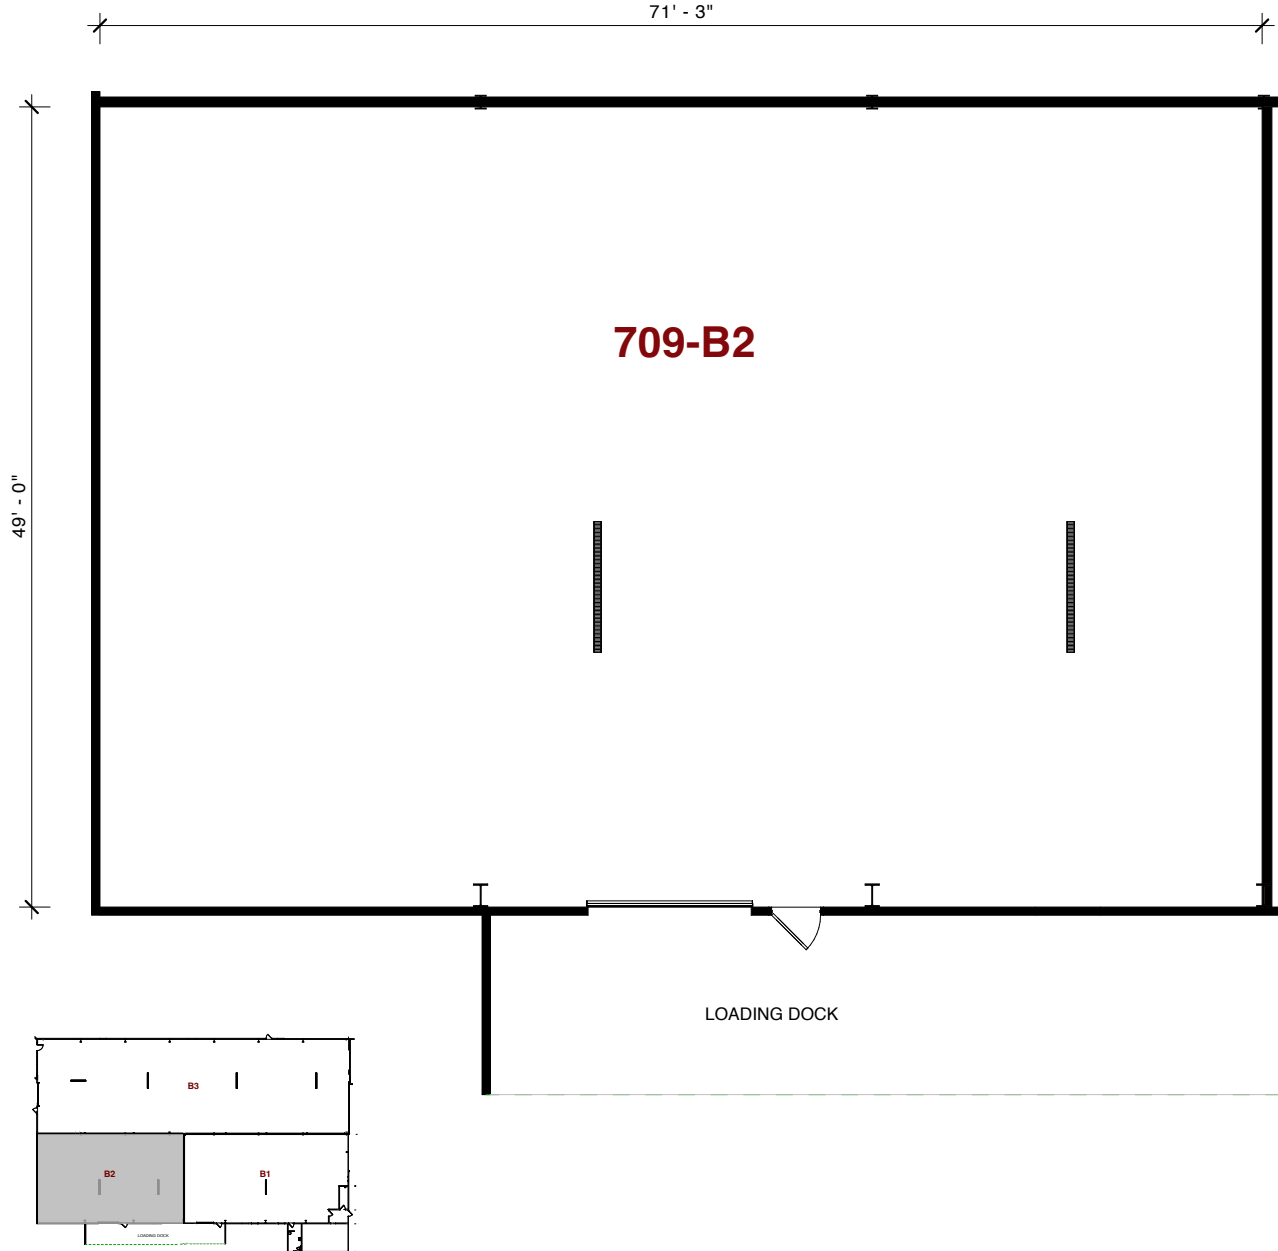

709 Jefferson Ave. | Watertown., MN.

For leasing information contact:
 lease@rentspace.com | rentspace.com | 952-929-8825

709 - B2				
Dimensions	Office	Warehouse	Total Sq. Ft.	Service
71'3"x49'		3,493 sq. ft.	3,493 sq. ft.	g,w,e 100amp
Restroom	Floor Drain	Service Door	Loading Dock	Ceiling Ht.
Common	1	1	1-12x12'	15'3" to 19'4"