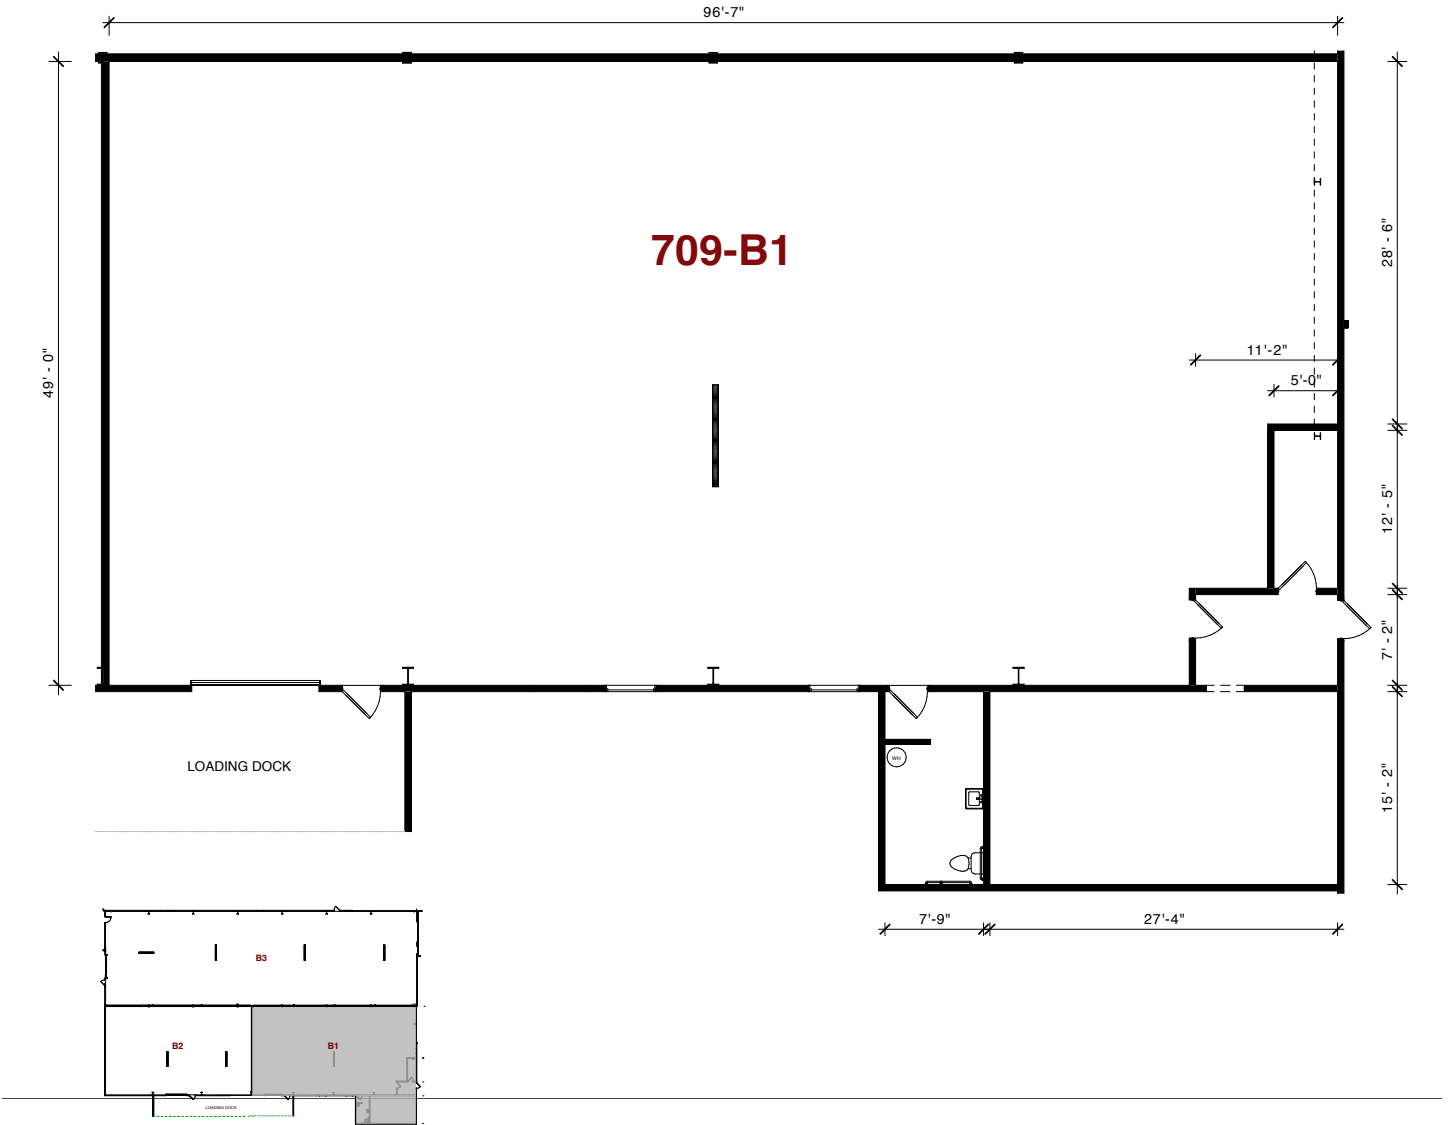

709 Jefferson Ave. | Watertown., MN.

For leasing information contact:
 lease@rentspace.com | rentspace.com | 952-929-8825

709 - B1				
Dimensions	Office	Warehouse	Total Sq. Ft.	Service
96'7"x49'		4,576 sq. ft.	4,576 sq. ft.	g,w,e 100amp
Restroom	Floor Drain	Service Door	Loading Dock	Ceiling Ht.
1	1	2	1-12'12'	15'.3"to 19".4"