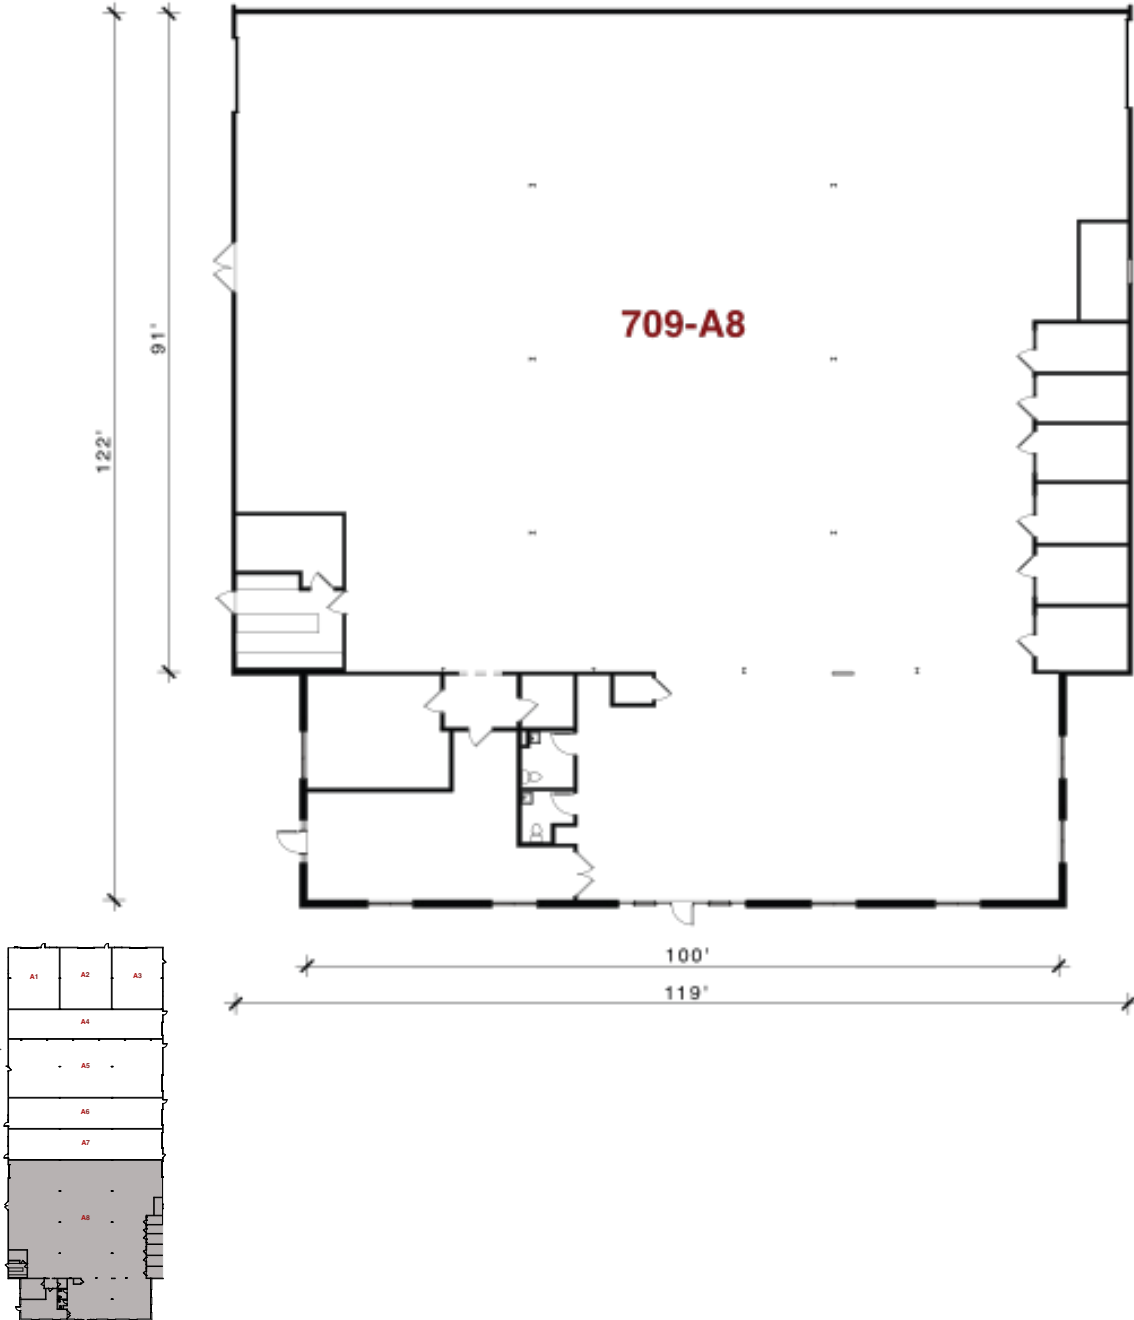

709 Jefferson Ave. | Watertown, MN.

For leasing information contact:
 lease@rentspace.com | rentspace.com | 952-929-8825

709 - A8				
Dimensions	Office	Warehouse	Total Sq. Ft.	Service
122'x119'	None	13,947 sq. ft.	13,947 sq. ft.	g,w,e 100amp
Restroom	Floor Drain	Service Door	Drive-In	Ceiling Ht.
2	1	3	1-12'10'	15'-19' Tapered