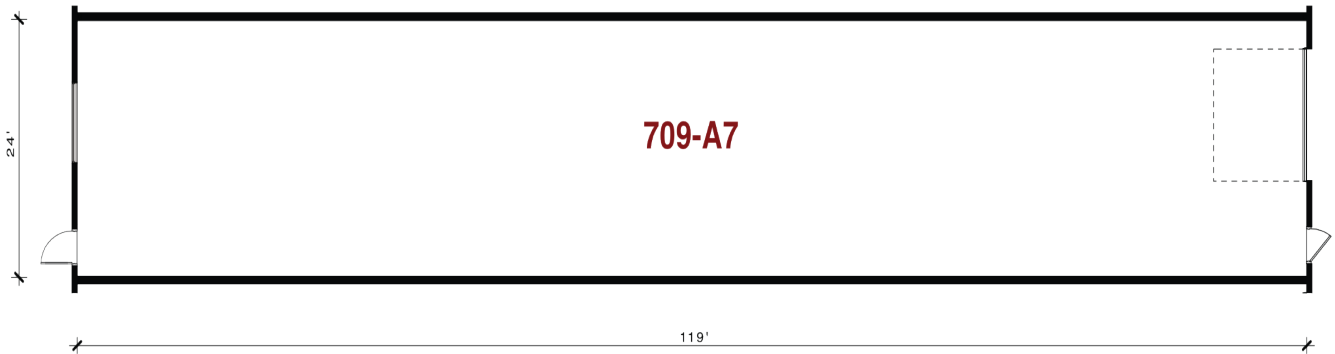

709 Jefferson Ave. | Watertown, MN.

For leasing information contact:
 lease@rentspace.com | rentspace.com | 952-929-8825

709 - A7				
Dimensions	Office	Warehouse	Total Sq. Ft.	Service
24'x119'	None	2,779 sq. ft.	2,779 sq. ft.	g,w,e 100amp
Restroom	Floor Drain	Service Door	Drive-In	Ceiling Ht.
Common	1	2	1-12'10'	15'-19' Tapered