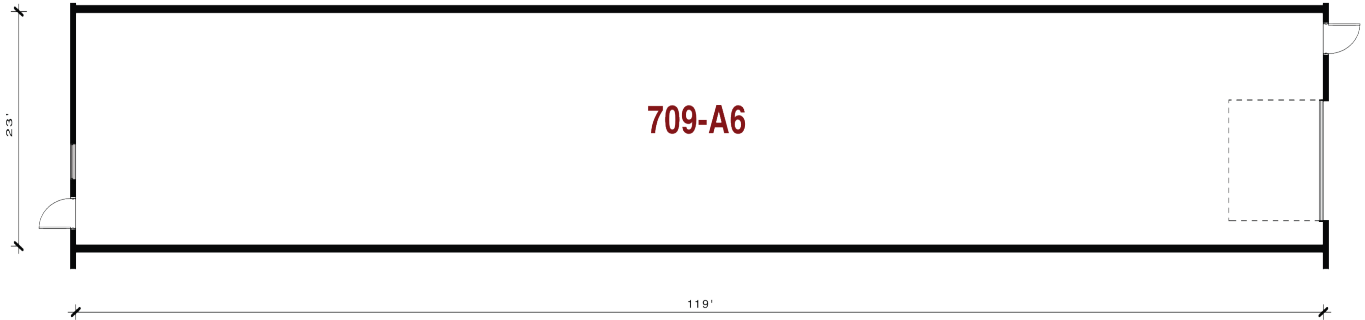

709 Jefferson Ave. | Watertown, MN.

For leasing information contact:
 lease@rentspace.com | rentspace.com | 952-929-8825

709 - A6				
Dimensions	Office	Warehouse	Total Sq. Ft.	Service
23'x119'	None	2,777 sq. ft.	2,777 sq. ft.	g,w,e 100amp
Restroom	Floor Drain	Service Door	Drive-In	Ceiling Ht.
Common	1	2	1-12'10'	15'-19' Tapered