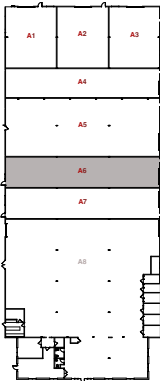

709 Jefferson Ave. | Watertown, MN.

For leasing information contact:
 lease@rentspace.com | rentspace.com | 952-929-8825

709 - A6				
Dimensions	Office	Warehouse	Total Sq. Ft.	Service
23'x119'	None	2,777 sq. ft.	2,777 sq. ft.	g,w,e 100amp
Restroom	Floor Drain	Service Door	Drive-In	Ceiling Ht.
Common	1	2	1-12'10'	15'-19' Tapered