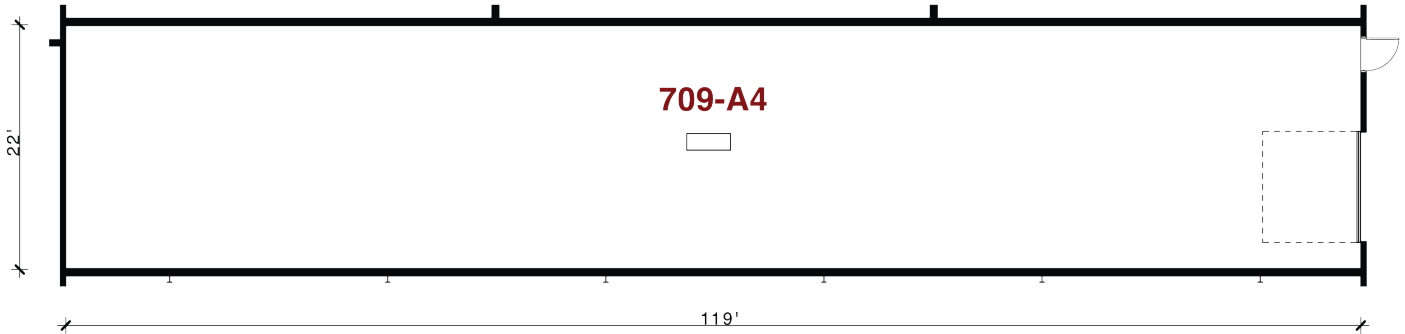

709 Jefferson Ave. | Watertown, MN.

For leasing information contact:
 lease@rentspace.com | rentspace.com | 952-929-8825

709 - A4				
Dimensions	Office	Warehouse	Total Sq. Ft.	Service
22'x119'	None	2,646 sq. ft.	2,646 sq. ft.	g,w,e 100amp
Restroom	Floor Drain	Service Door	Drive-In	Ceiling Ht.
Common	1	1	1-12'10'	15'-19' Tapered