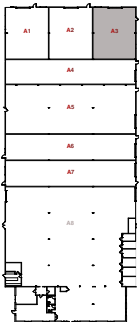

709 Jefferson Ave. | Watertown, MN.

For leasing information contact:
 lease@rentspace.com | rentspace.com | 952-929-8825

709 - A3				
Dimensions	Office	Warehouse	Total Sq. Ft.	Service
47x39"	None	1,831 sq. ft.	1,831 sq. ft.	g,w,e 100amp
Restroom	Floor Drain	Service Door	Drive-In	Ceiling Ht.
Common	0	1	1-12'12'	14'