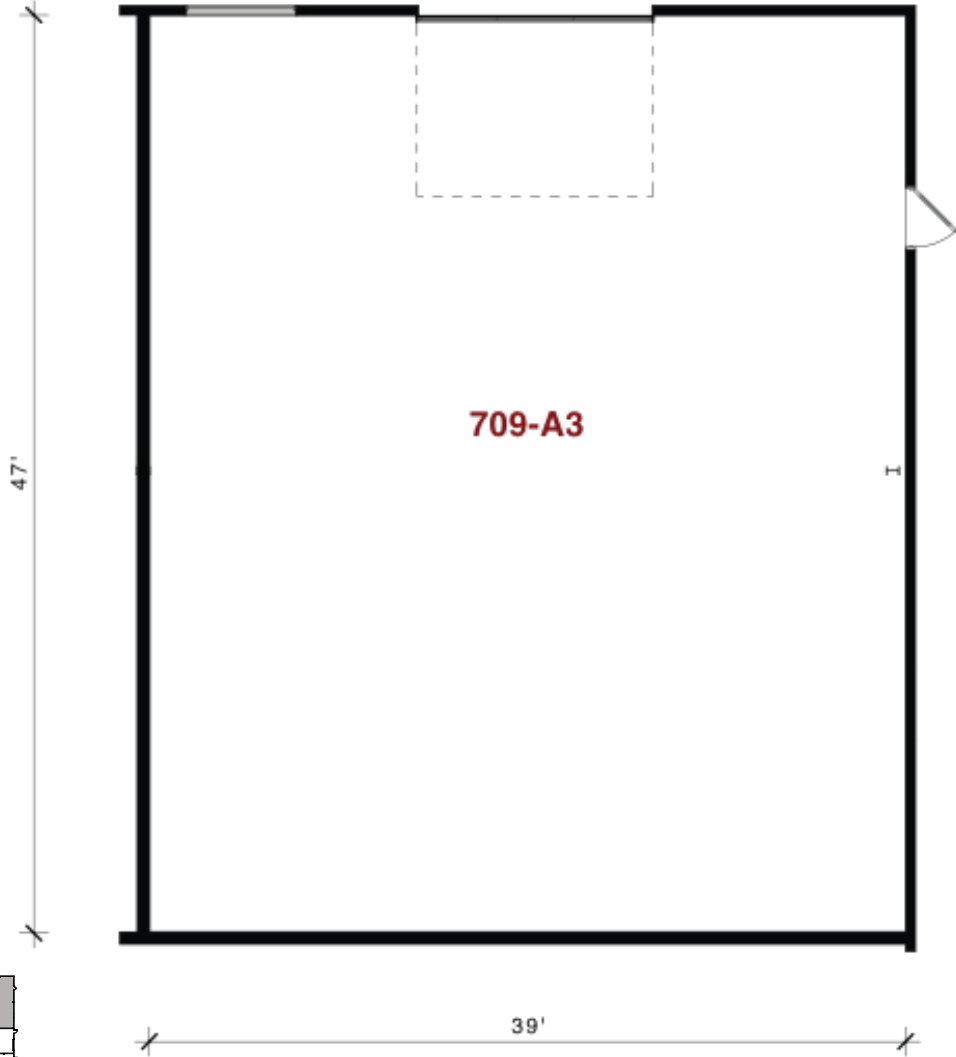

709 Jefferson Ave. | Watertown, MN.

For leasing information contact:
 lease@rentspace.com | rentspace.com | 952-929-8825

709 - A3				
Dimensions	Office	Warehouse	Total Sq. Ft.	Service
47x39"	None	1,831 sq. ft.	1,831 sq. ft.	g,w,e 100amp
Restroom	Floor Drain	Service Door	Drive-In	Ceiling Ht.
Common	0	1	1-12'12'	14'