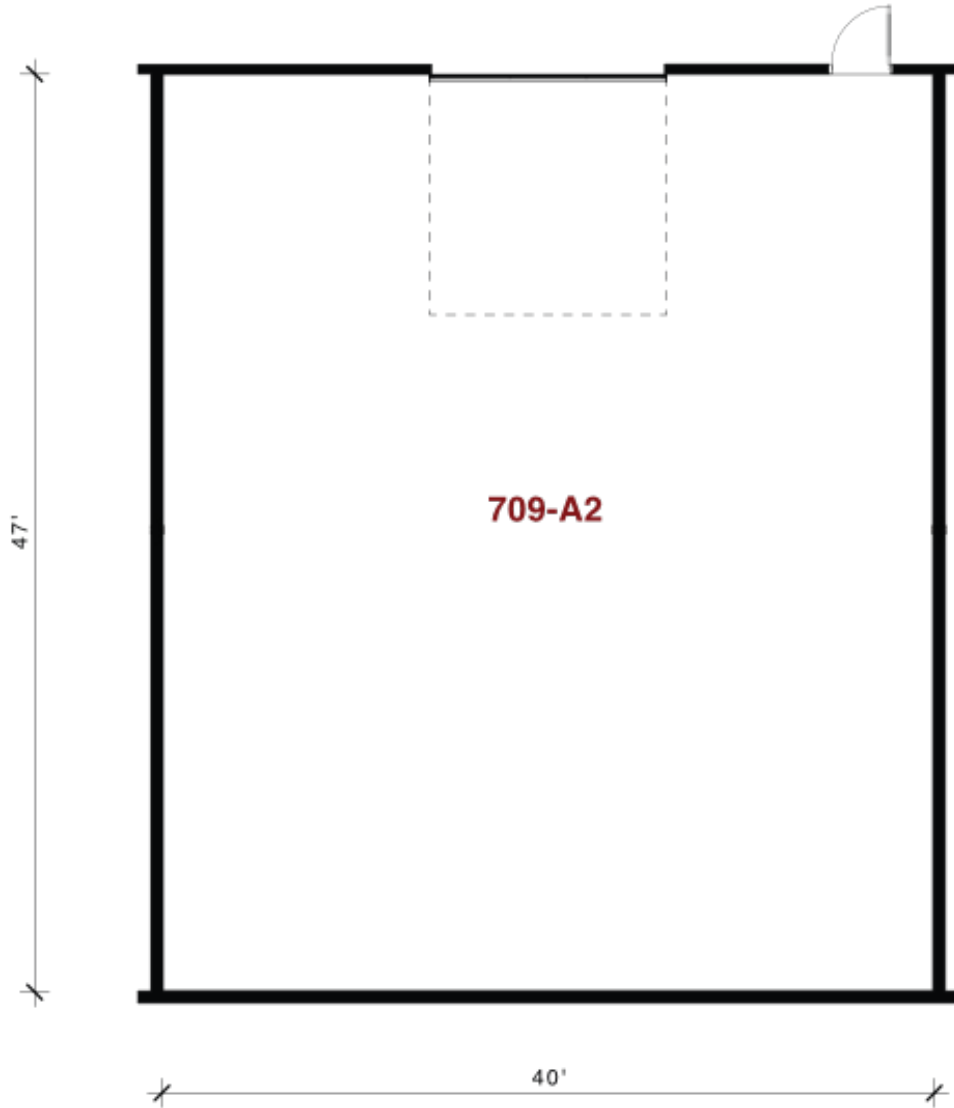

709 Jefferson Ave. | Watertown, MN.

For leasing information contact:
 lease@rentspace.com | rentspace.com | 952-929-8825

709 - A2				
Dimensions	Office	Warehouse	Total Sq. Ft.	Service
47'x40'	None	1,864 sq. ft.	1,864 sq. ft.	g,w,e 100amp
Restroom	Floor Drain	Service Door	Drive-In	Ceiling Ht.
Common	1	1	1-12'10'	15'-19' Tapered