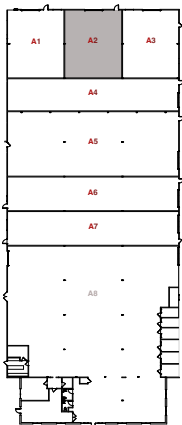

709 Jefferson Ave. | Watertown, MN.

For leasing information contact:
 lease@rentspace.com | rentspace.com | 952-929-8825

709 - A2				
Dimensions	Office	Warehouse	Total Sq. Ft.	Service
47'x40'	None	1,864 sq. ft.	1,864 sq. ft.	g,w,e 100amp
Restroom	Floor Drain	Service Door	Drive-In	Ceiling Ht.
Common	1	1	1-12'10'	15'-19' Tapered